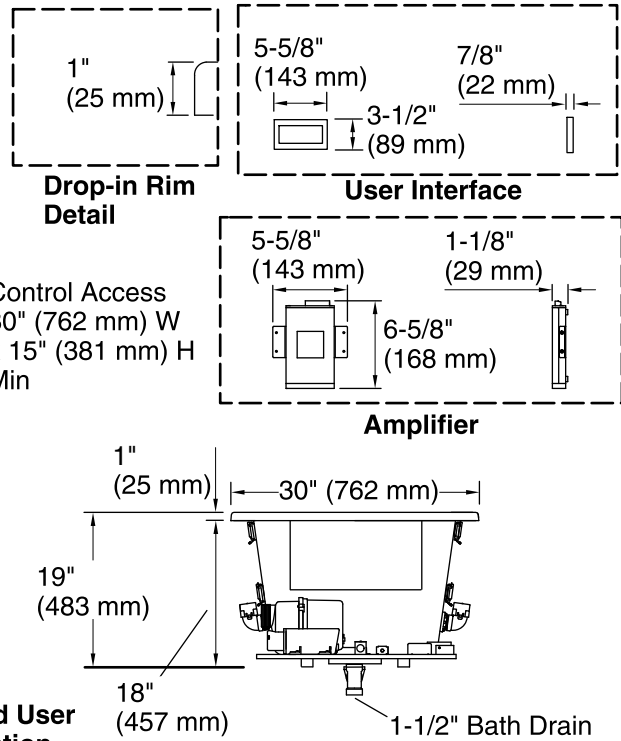

### K-1167-GVBCW

No change in measurement if connected with drain illustrated. (K-7272)

Control Access  
30" (762 mm) W  
x 15" (381 mm) H  
Min

**\*Recommended User Interface Location**

### Technical Information

All product dimensions are nominal.

Installation:	Drop-in, Under-mount
Drain location:	End
Basin area, bottom:	42-3/8" x 20" (1076 mm x 508 mm)
Basin area, top:	54-3/8" x 24-5/16" (1381 mm x 618 mm)
Weight:	106 lbs (48.1 kg)
Minimum floor load:	50 lbs/ft <sup>2</sup> (244.1 kg/m <sup>2</sup> )
Water depth:	15-1/16" (383 mm)
Water capacity:	59.8 gal (226.4 L)
Cutout:	Drop-in, 59-1/2" x 28-1/2" (1511 mm x 724 mm)
Electrical component rating:	Blower: 120 V, 10 A, 60 Hz Amplifier: 120 V, 1.1 A, 50/60 Hz