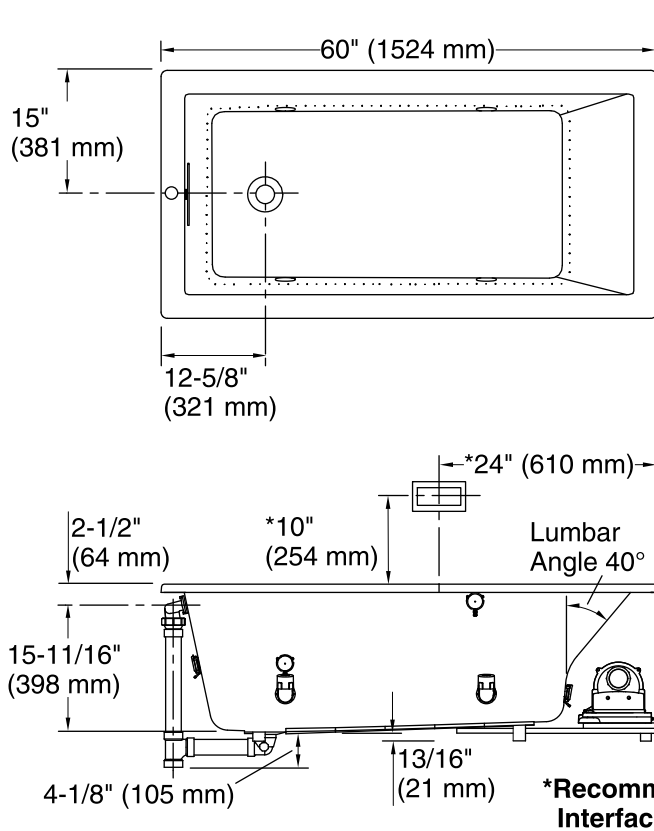

### K-1167-GVBCW

No change in measurement if connected with drain illustrated. (K-7272)

Control Access  
30" (762 mm) W  
x 15" (381 mm) H  
Min

**\*Recommended User Interface Location**

### Technical Information

All product dimensions are nominal.

Installation:	Drop-in, Under-mount
Drain location:	End
Basin area, bottom:	42-3/8" x 20" (1076 mm x 508 mm)
Basin area, top:	54-3/8" x 24-5/16" (1381 mm x 618 mm)
Weight:	106 lbs (48.1 kg)
Minimum floor load:	50 lbs/ft <sup>2</sup> (244.1 kg/m <sup>2</sup> )
Water depth:	15-1/16" (383 mm)
Water capacity:	59.8 gal (226.4 L)
Cutout:	Drop-in, 59-1/2" x 28-1/2" (1511 mm x 724 mm)
Electrical component rating:	Blower: 120 V, 10 A, 60 Hz Amplifier: 120 V, 1.1 A, 50/60 Hz