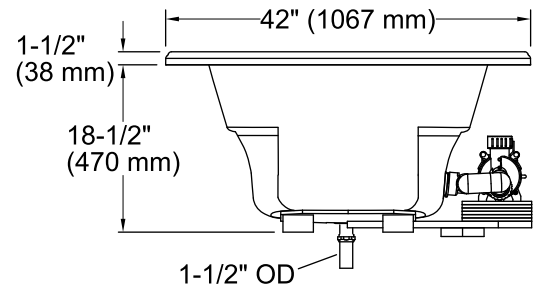

#### Color Code Description

	0	White
	96	Biscuit
	47	Almond

No change in measurements if connected with drain illustrated. (K-11677)

■ Recommended faucet area

### Technical Information

All product dimensions are nominal.

Installation: Drop-in  
Drain location: End  
Basin area, bottom: 43" x 21-9/16" (1092 mm x 548 mm)  
Basin area, top: 53-1/2" x 32-1/8" (1359 mm x 816 mm)  
Weight: 110 lbs (49.9 kg)  
Minimum floor load: 35 lbs/ft<sup>2</sup> (170.9 kg/m<sup>2</sup>)  
Water depth: 15" (381 mm)  
Water capacity: 57 gal (215.8 L)  
Template: Drop-in, 1042556-7, required, included  
Electrical component rating: Pump: 120 V, 7.5 A, 60 Hz  
Heater: 120 V, 12.5 A, 60 Hz, 1500 W  
Pump speed: Single