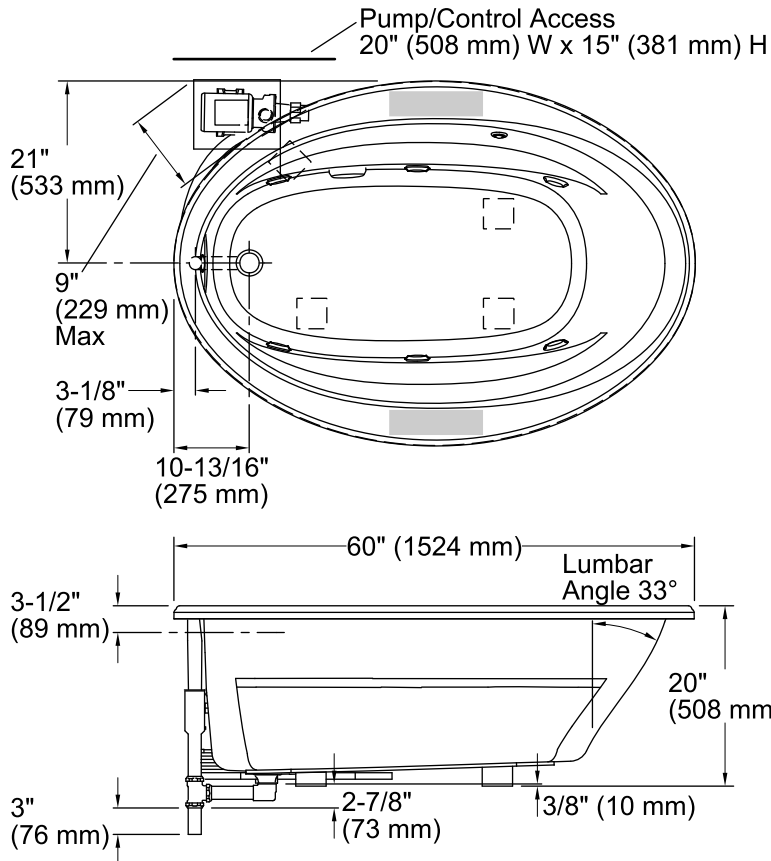

#### Color Code Description

	0	White
	96	Biscuit
	47	Almond

No change in measurements if connected with drain illustrated. (K-11677)

■ Recommended faucet area

### Technical Information

All product dimensions are nominal.

Installation: Drop-in  
Drain location: End  
Basin area, bottom: 43" x 21-9/16" (1092 mm x 548 mm)  
Basin area, top: 53-1/2" x 32-1/8" (1359 mm x 816 mm)  
Weight: 110 lbs (49.9 kg)  
Minimum floor load: 35 lbs/ft<sup>2</sup> (170.9 kg/m<sup>2</sup>)  
Water depth: 15" (381 mm)  
Water capacity: 57 gal (215.8 L)  
Template: Drop-in, 1042556-7, required, included  
Electrical component rating: Pump: 120 V, 7.5 A, 60 Hz  
Heater: 120 V, 12.5 A, 60 Hz, 1500 W  
Pump speed: Single