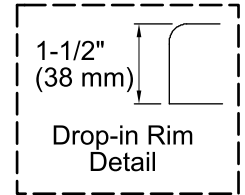

#### Color Code Description

	0	White
	96	Biscuit
	47	Almond

No change in measurements if connected with drain illustrated. (K-11677)

■ Recommended faucet area

### Technical Information

All product dimensions are nominal.

Installation: Drop-in  
Drain location: End  
Basin area, bottom: 43" x 21-9/16" (1092 mm x 548 mm)  
Basin area, top: 53-1/2" x 32-1/8" (1359 mm x 816 mm)  
Weight: 110 lbs (49.9 kg)  
Minimum floor load: 35 lbs/ft<sup>2</sup> (170.9 kg/m<sup>2</sup>)  
Water depth: 15" (381 mm)  
Water capacity: 57 gal (215.8 L)  
Template: Drop-in, 1042556-7, required, included  
Electrical component rating: Pump: 120 V, 7.5 A, 60 Hz  
Heater: 120 V, 12.5 A, 60 Hz, 1500 W  
Pump speed: Single