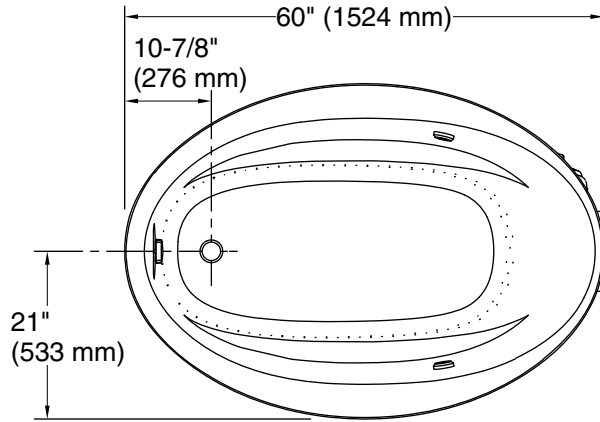

No change in measurements if connected with drain illustrated. (K-7213)

Required Electrical Service

Two dedicated circuits required, protected with Class A Ground-Fault Circuit-Interrupter (GFCI). Outside North America, this device may be known as a Residual Current Device (RCD).

Blower, Heated	120 V, 15 A, 60 Hz
Surface:	
Air bath:	120 V, 15 A, 60 Hz

Technical Information

All product dimensions are nominal.

Installation:	Drop-in
Drain location:	End
Basin area, bottom:	43" x 21-9/16" (1092 mm x 548 mm)
Basin area, top:	53-1/2" x 32-1/8" (1359 mm x 816 mm)
Weight:	150 lbs (68 kg)
Minimum floor load:	35 lbs/ft² (170.9 kg/m²)
Water depth:	15" (381 mm)
Water capacity:	57 gal (215.8 L)
Template:	Drop-in, 1042556-7, required, included
Electrical component rating:	Blower: 120 V, 10 A, 60 Hz Heated Surface: 120 V, 0.5 A, 60 Hz, 65

Notes

Measure your actual product for rough-in details. Install this product according to the installation instructions.

The hot water supply should be 70% of the capacity of the bath or greater. Installations will vary.