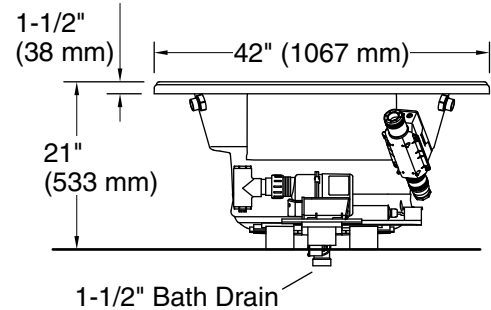

Available Colors/Finishes

Color tiles intended for reference only.

Color	Code	Description
-------	------	-------------

	0	White
	96	Biscuit

No change in measurements if connected with drain illustrated. (K-7213)

Drop-in Rim Detail

Blower Motor Access
30" (762 mm) W x 15" (381 mm) H Min

Required Electrical Service

Two dedicated circuits required, protected with Class A Ground-Fault Circuit-Interrupter (GFCI). Outside North America, this device may be known as a Residual Current Device (RCD).

Blower, Heated	120 V, 15 A, 60 Hz
Surface:	
Air bath:	120 V, 15 A, 60 Hz

Technical Information

All product dimensions are nominal.

Installation:	Drop-in
Drain location:	End
Basin area, bottom:	43" x 21-9/16" (1092 mm x 548 mm)
Basin area, top:	53-1/2" x 32-1/8" (1359 mm x 816 mm)
Weight:	150 lbs (68 kg)
Minimum floor load:	35 lbs/ft ² (170.9 kg/m ²)
Water depth:	15" (381 mm)
Water capacity:	57 gal (215.8 L)
Template:	Drop-in, 1042556-7, required, included
Electrical component rating:	Blower: 120 V, 10 A, 60 Hz Heated Surface: 120 V, 0.5 A, 60 Hz, 65