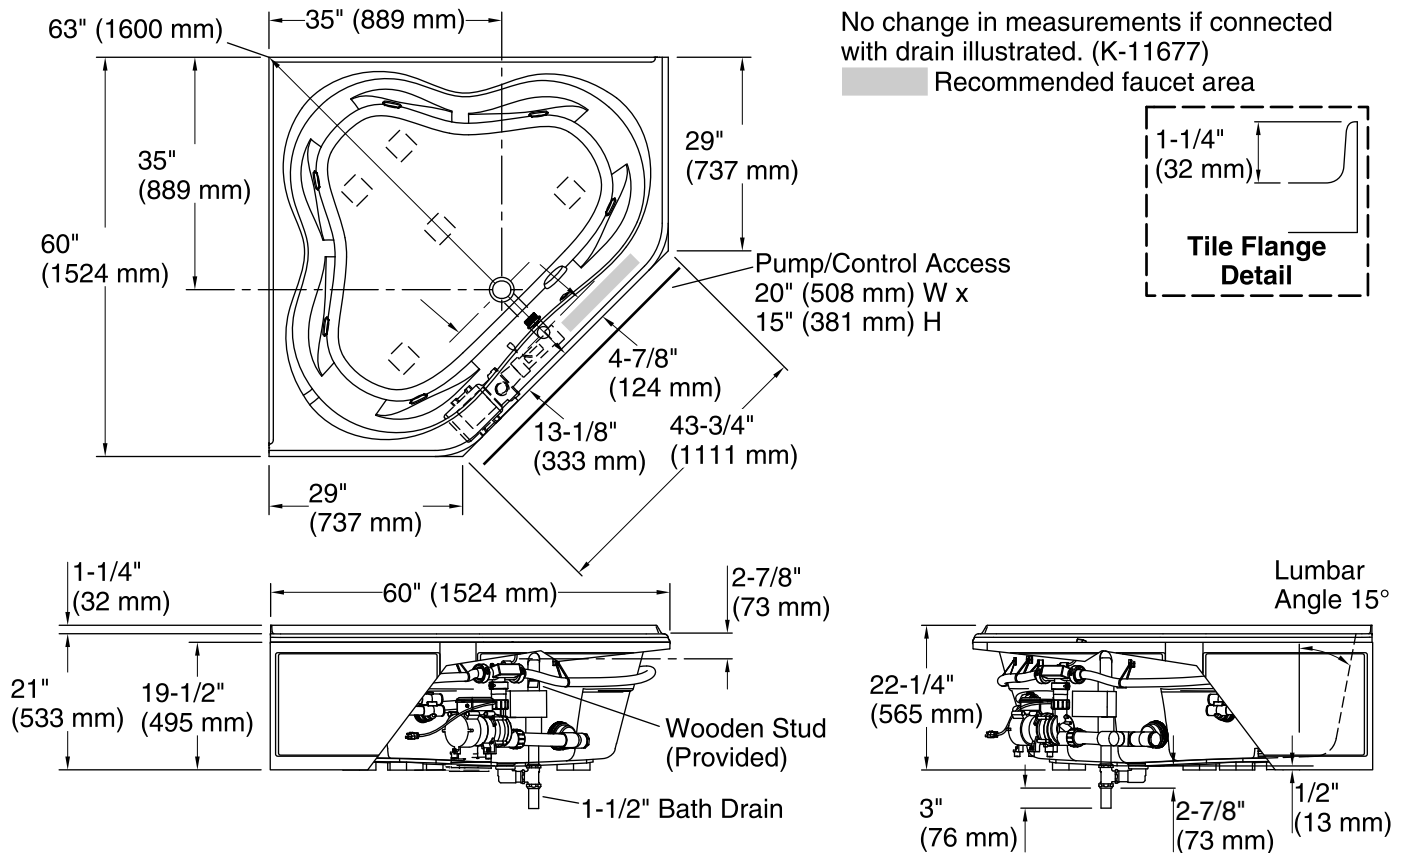

Required Electrical Service

Two dedicated circuits required, protected with Class A Ground-Fault Circuit-Interrupter (GFCI). Outside North America, this device may be known as a Residual Current Device (RCD).

Pump:	120 V, 15 A, 60 Hz
Heater:	120 V, 15 A, 60 Hz

Technical Information

All product dimensions are nominal.

Installation:	Corner
Drain location:	Center
Basin area, bottom:	52" x 38-3/4" (1321 mm x 984 mm)
Basin area, top:	61" x 46-1/4" (1549 mm x 1175 mm)
Weight:	151 lbs (68.5 kg)
Minimum floor load:	39 lbs/ft² (190.4 kg/m²)
Water depth:	15" (381 mm)
Water capacity:	96 gal (363.4 L)
Electrical component rating:	Pump: 120 V, 7.5 A, 60 Hz Heater: 120 V, 12.5 A, 60 Hz, 1500 W
Pump speed:	Single

Notes

Measure your actual product for rough-in details. Install this product according to the installation instructions.

The hot water supply should be 70% of the capacity of the bath or greater. Installations will vary.