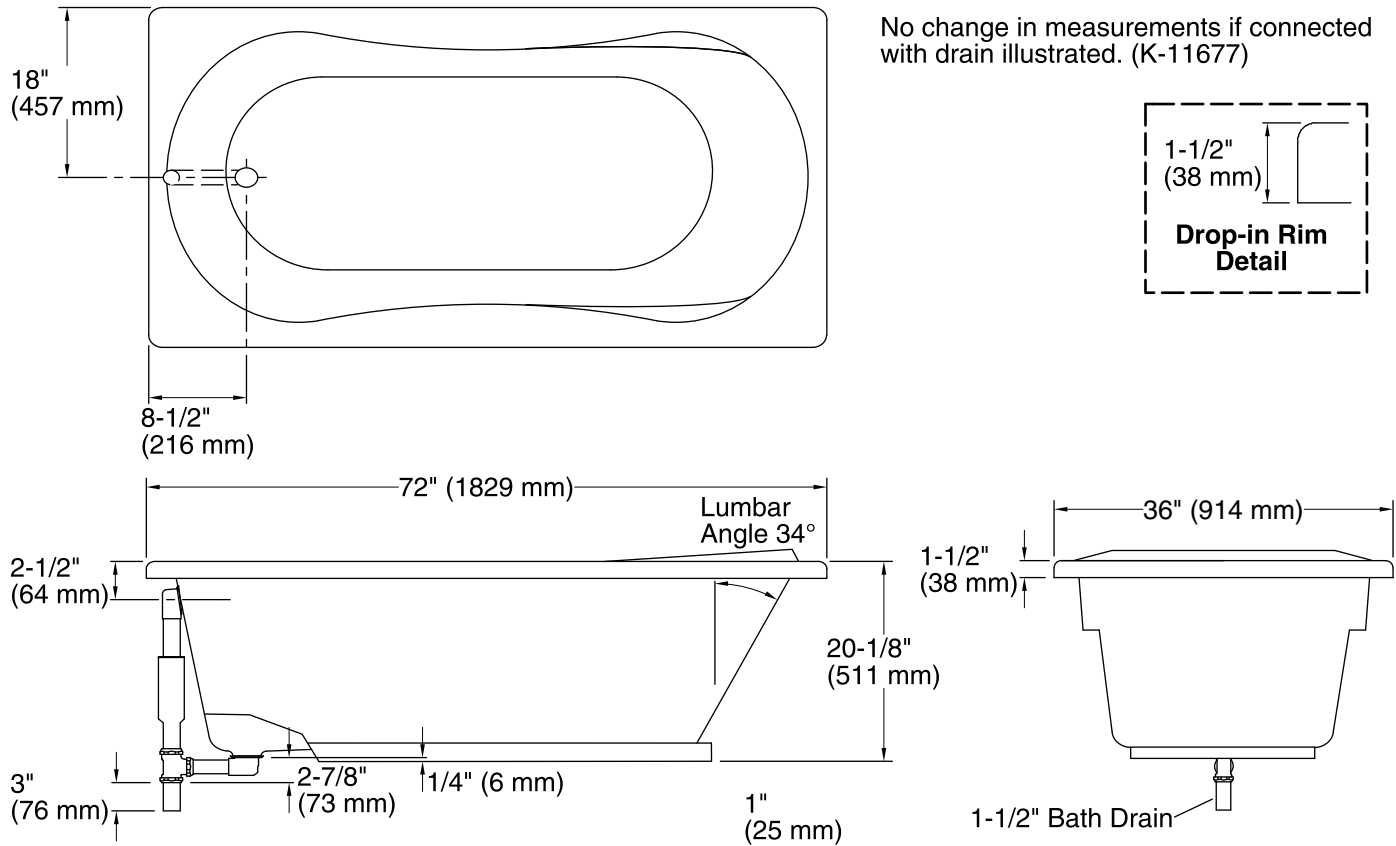

Features

- Generous 6-foot length provides an incredibly spacious bathing area.
- Hourglass shape adds style and elegance to your bathroom.
- Molded lumbar support and armrests offer extra comfort while bathing.
- Reversible drain.

Color	Code	Description
-------	------	-------------

	0	White
	96	Biscuit

Technical Information

All product dimensions are nominal.

Installation:	Drop-in
Drain location:	End
Basin area, bottom:	55" x 21" (1397 mm x 533 mm)
Basin area, top:	65" x 26" (1651 mm x 660 mm)
Weight:	52 lbs (23.6 kg)
Minimum floor load:	38 lbs/ft ² (185.5 kg/m ²)
Water depth:	15" (381 mm)
Water capacity:	72 gal (272.5 L)
Minimum flat for door:	2-1/4" (56 mm)

Notes

- Measure your actual product for rough-in details. Install this product according to the installation instructions.
- The hot water supply should be 70% of the capacity of the bath or greater. Installations will vary.
- Bath may require shimming if installing an apron.