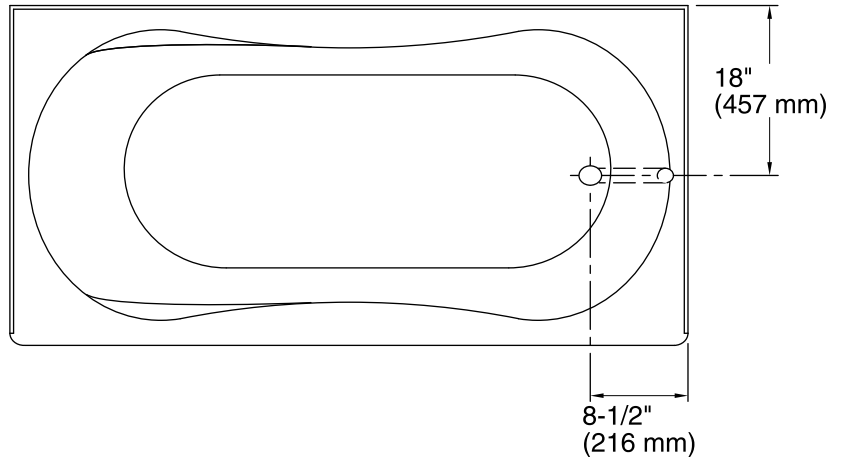

Features

- Generous 6-foot length provides an incredibly spacious bathing area.
- Hourglass shape adds style and elegance to your bathroom.
- Molded lumbar support and armrests offer extra comfort while bathing.
- Integral flange helps prevent water from seeping behind wall and simplifies alcove installation.
- Right-hand drain.

Color	Code	Description
	0	White
	96	Biscuit
	47	Almond

No change in measurements if connected with drain illustrated. (K-11677)

Technical Information

All product dimensions are nominal.

Installation:	Three-wall alcove
Drain location:	Right
Basin area, bottom:	55" x 21" (1397 mm x 533 mm)
Basin area, top:	65" x 26" (1651 mm x 660 mm)
Weight:	52 lbs (23.6 kg)
Minimum floor load:	38 lbs/ft ² (185.5 kg/m ²)
Water depth:	15" (381 mm)
Water capacity:	72 gal (272.5 L)
Minimum flat for door:	2-1/4" (56 mm)