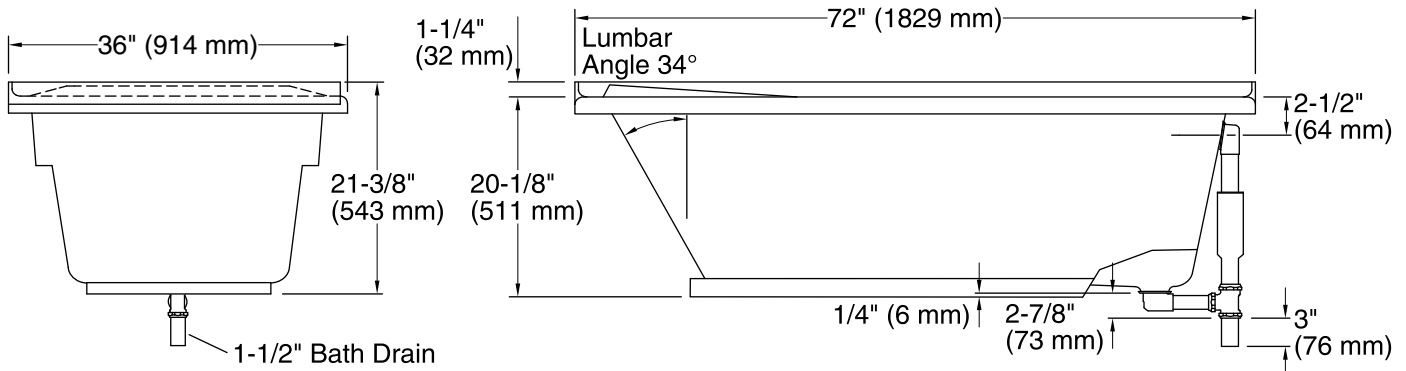

Features

- Generous 6-foot length provides an incredibly spacious bathing area.
- Hourglass shape adds style and elegance to your bathroom.
- Molded lumbar support and armrests offer extra comfort while bathing.
- Integral flange helps prevent water from seeping behind wall and simplifies alcove installation.
- Right-hand drain.

Color	Code	Description
	0	White
	96	Biscuit
	47	Almond

No change in measurements if connected with drain illustrated. (K-11677)

Technical Information

All product dimensions are nominal.

Installation:	Three-wall alcove
Drain location:	Right
Basin area, bottom:	55" x 21" (1397 mm x 533 mm)
Basin area, top:	65" x 26" (1651 mm x 660 mm)
Weight:	52 lbs (23.6 kg)
Minimum floor load:	38 lbs/ft ² (185.5 kg/m ²)
Water depth:	15" (381 mm)
Water capacity:	72 gal (272.5 L)
Minimum flat for door:	2-1/4" (56 mm)

Notes

- Measure your actual product for rough-in details. Install this product according to the installation instructions.
- The hot water supply should be 70% of the capacity of the bath or greater. Installations will vary.
- Bath may require shimming if installing an apron.