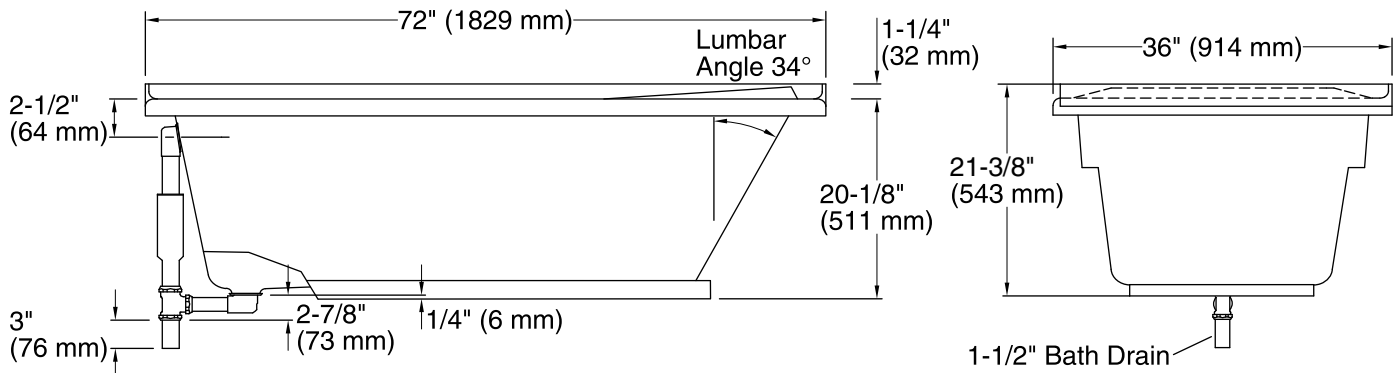

Features

- Generous 6-foot length provides an incredibly spacious bathing area.
- Hourglass shape adds style and elegance to your bathroom.
- Molded lumbar support and armrests offer extra comfort while bathing.
- Integral flange helps prevent water from seeping behind wall and simplifies alcove installation.
- Left-hand drain.

| Color | Code | Description |
|--|------|-------------|
|  | 0 | White |
|  | 96 | Biscuit |
|  | 47 | Almond |

No change in measurements if connected with drain illustrated. (K-11677)

Technical Information

All product dimensions are nominal.

| | |
|------------------------|---|
| Installation: | Three-wall alcove |
| Drain location: | Left |
| Basin area, bottom: | 55" x 21" (1397 mm x 533 mm) |
| Basin area, top: | 65" x 26" (1651 mm x 660 mm) |
| Weight: | 52 lbs (23.6 kg) |
| Minimum floor load: | 38 lbs/ft ² (185.5 kg/m ²) |
| Water depth: | 15" (381 mm) |
| Water capacity: | 72 gal (272.5 L) |
| Minimum flat for door: | 2-1/4" (56 mm) |

Notes

Measure your actual product for rough-in details. Install this product according to the installation instructions.

The hot water supply should be 70% of the capacity of the bath or greater. Installations will vary.