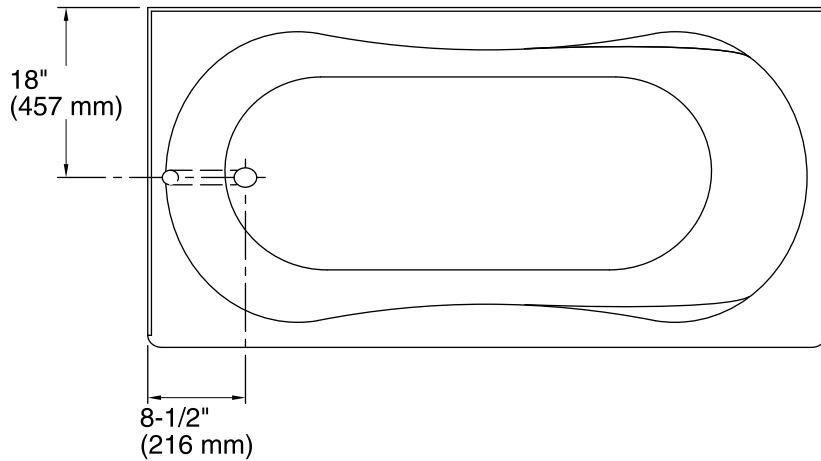

Features

- Generous 6-foot length provides an incredibly spacious bathing area.
- Hourglass shape adds style and elegance to your bathroom.
- Molded lumbar support and armrests offer extra comfort while bathing.
- Integral flange helps prevent water from seeping behind wall and simplifies alcove installation.
- Left-hand drain.

| Color | Code | Description |
|--|------|-------------|
|  | 0 | White |
|  | 96 | Biscuit |
|  | 47 | Almond |

No change in measurements if connected with drain illustrated. (K-11677)

Technical Information

All product dimensions are nominal.

| | |
|------------------------|---|
| Installation: | Three-wall alcove |
| Drain location: | Left |
| Basin area, bottom: | 55" x 21" (1397 mm x 533 mm) |
| Basin area, top: | 65" x 26" (1651 mm x 660 mm) |
| Weight: | 52 lbs (23.6 kg) |
| Minimum floor load: | 38 lbs/ft ² (185.5 kg/m ²) |
| Water depth: | 15" (381 mm) |
| Water capacity: | 72 gal (272.5 L) |
| Minimum flat for door: | 2-1/4" (56 mm) |