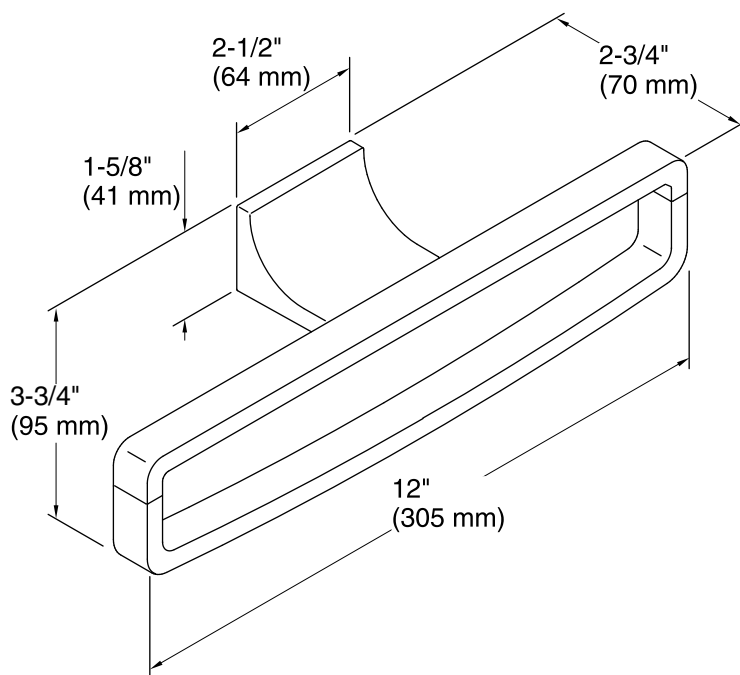

Technical Information

All product dimensions are nominal.

Material: Metal

Notes

Install this product according to the installation guide.

CAUTION: Risk of personal injury. Do not install these products in any area where they are likely to be used inadvertently as a grab bar or support bar. These products are not designed or intended for use as a grab bar or support bar.