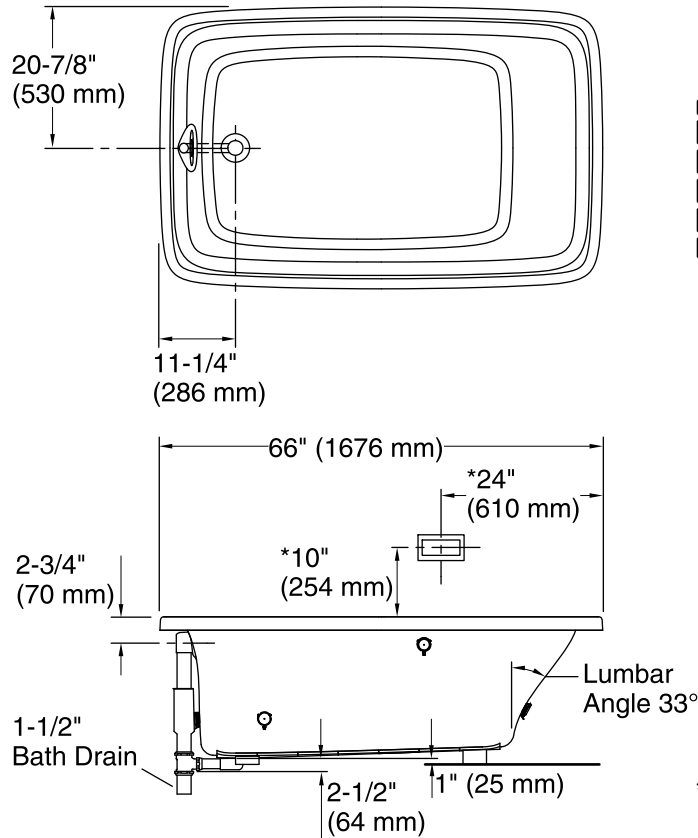

No change in measurements if connected with drain illustrated. (K-7161-AF)

Required Electrical Service

One circuit required, protected with Class A Ground-Fault Circuit-Interrupter (GFCI). Outside North America, this device may be known as a Residual Current Device (RCD).

Amplifier: 120 V, 15 A, 50/60 Hz

Technical Information

All product dimensions are nominal.

Installation:	Drop-in
Drain location:	End
Basin area, bottom:	46" x 30" (1168 mm x 762 mm)
Basin area, top:	57" x 34" (1448 mm x 864 mm)
Weight:	106 lbs (48.1 kg)
Minimum floor load:	48 lbs/ft² (234.4 kg/m²)
Water depth:	16" (406 mm)
Water capacity:	95 gal (359.6 L)
Template:	Drop-in, 1043292-7, required, included
Electrical component rating:	Amplifier: 120 V, 1.1 A, 50/60 Hz
Amplifier channels:	2 at 15 W per channel 2 at 30 W per channel
Bluetooth® range:	33 ft (0.8 m)

Notes

Measure your actual product for rough-in details. Install this product according to the installation instructions.

The hot water supply should be 70% of the capacity of the bath or greater. Installations will vary.

Control amplifier fits 16" (406 mm) center studs. 25' (7.6 m) cables are included.