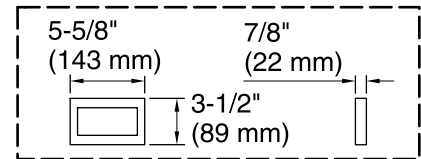

No change in measurements if connected with drain illustrated. (K-7161-AF)

Drop-in Rim Detail

User Interface

Amplifier

Access Panel
 30" (762 mm) W x
 15" (381 mm) H Min

***Recommended User Interface Location**

Technical Information

All product dimensions are nominal.

Installation:	Drop-in
Drain location:	End
Basin area, bottom:	46" x 30" (1168 mm x 762 mm)
Basin area, top:	57" x 34" (1448 mm x 864 mm)
Weight:	115 lbs (52.2 kg)
Minimum floor load:	49 lbs/ft ² (239.2 kg/m ²)
Water depth:	16" (406 mm)
Water capacity:	95 gal (359.6 L)
Template:	Drop-in, 1043292-7, required, included
Electrical component rating:	Amplifier: 120 V, 50/60 Hz Heated Surface: 120 V, 0.5 A, 50/60 Hz, 65 W
Bluetooth® range:	33 ft (0.8 m)