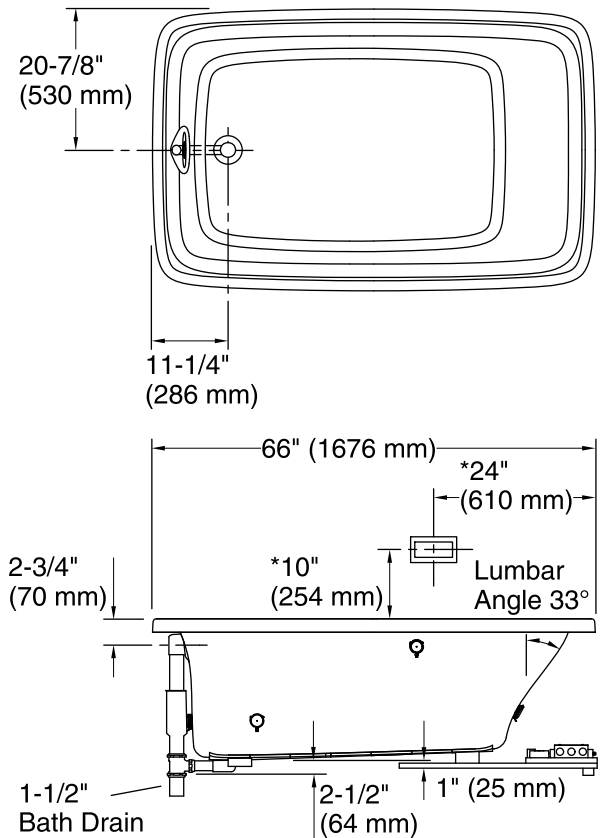

No change in measurements if connected with drain illustrated. (K-7161-AF)

Drop-in Rim Detail

User Interface

Amplifier

Access Panel
 30" (762 mm) W x
 15" (381 mm) H Min

***Recommended User Interface Location**

Technical Information

All product dimensions are nominal.

Installation:	Drop-in
Drain location:	End
Basin area, bottom:	46" x 30" (1168 mm x 762 mm)
Basin area, top:	57" x 34" (1448 mm x 864 mm)
Weight:	115 lbs (52.2 kg)
Minimum floor load:	49 lbs/ft ² (239.2 kg/m ²)
Water depth:	16" (406 mm)
Water capacity:	95 gal (359.6 L)
Template:	Drop-in, 1043292-7, required, included
Electrical component rating:	Amplifier: 120 V, 50/60 Hz Heated Surface: 120 V, 0.5 A, 50/60 Hz, 65 W
Bluetooth® range:	33 ft (0.8 m)

Notes

Measure your actual product for rough-in details. Install this product according to the installation instructions.

The hot water supply should be 70% of the capacity of the bath or greater. Installations will vary.

Control amplifier fits 16" (406 mm) center studs. 25' (7.6 m) cables are included.