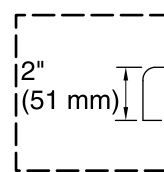

No change in measurements if connected with drain illustrated. (K-7161-AF)

Drop-in Rim Detail

User Interface

Amplifier

Access Panel
 30" (762 mm) W x
 15" (381 mm) H Min

***Recommended User Interface Location**

Technical Information

All product dimensions are nominal.

Installation:	Drop-in
Drain location:	End
Basin area, bottom:	46" x 30" (1168 mm x 762 mm)
Basin area, top:	57" x 34" (1448 mm x 864 mm)
Weight:	115 lbs (52.2 kg)
Minimum floor load:	49 lbs/ft ² (239.2 kg/m ²)
Water depth:	16" (406 mm)
Water capacity:	95 gal (359.6 L)
Template:	Drop-in, 1043292-7, required, included
Electrical component rating:	Amplifier: 120 V, 50/60 Hz Heated Surface: 120 V, 0.5 A, 50/60 Hz, 65 W
Bluetooth® range:	33 ft (0.8 m)

Control amplifier fits 16" (406 mm) center studs. 25' (7.6 m) cables are included.