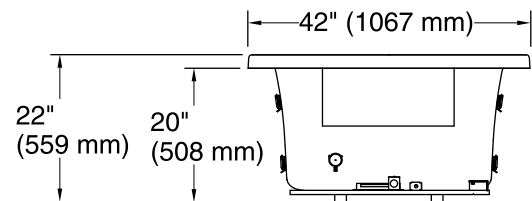

No change in measurements if connected with drain illustrated. (K-7161-AF)

Drop-in Rim Detail

User Interface

Amplifier

Access Panel
 30" (762 mm) W x
 15" (381 mm) H Min

***Recommended User Interface Location**

Technical Information

All product dimensions are nominal.

Installation:	Drop-in
Drain location:	End
Basin area, bottom:	46" x 30" (1168 mm x 762 mm)
Basin area, top:	57" x 34" (1448 mm x 864 mm)
Weight:	115 lbs (52.2 kg)
Minimum floor load:	49 lbs/ft ² (239.2 kg/m ²)
Water depth:	16" (406 mm)
Water capacity:	95 gal (359.6 L)
Template:	Drop-in, 1043292-7, required, included
Electrical component rating:	Amplifier: 120 V, 50/60 Hz Heated Surface: 120 V, 0.5 A, 50/60 Hz, 65 W
Bluetooth® range:	33 ft (0.8 m)