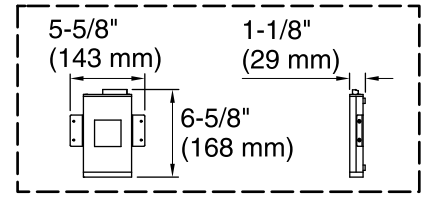

No change in measurements if connected with drain illustrated. (K-7161-AF)

Drop-in Rim Detail

User Interface

Amplifier

Access Panel
 30" (762 mm) W x
 15" (381 mm) H Min

***Recommended User Interface Location**

Technical Information

All product dimensions are nominal.

Installation:	Drop-in
Drain location:	End
Basin area, bottom:	46" x 30" (1168 mm x 762 mm)
Basin area, top:	57" x 34" (1448 mm x 864 mm)
Weight:	115 lbs (52.2 kg)
Minimum floor load:	49 lbs/ft ² (239.2 kg/m ²)
Water depth:	16" (406 mm)
Water capacity:	95 gal (359.6 L)
Template:	Drop-in, 1043292-7, required, included
Electrical component rating:	Amplifier: 120 V, 50/60 Hz Heated Surface: 120 V, 0.5 A, 50/60 Hz, 65 W
Bluetooth® range:	33 ft (0.8 m)

Control amplifier fits 16" (406 mm) center studs. 25' (7.6 m) cables are included.