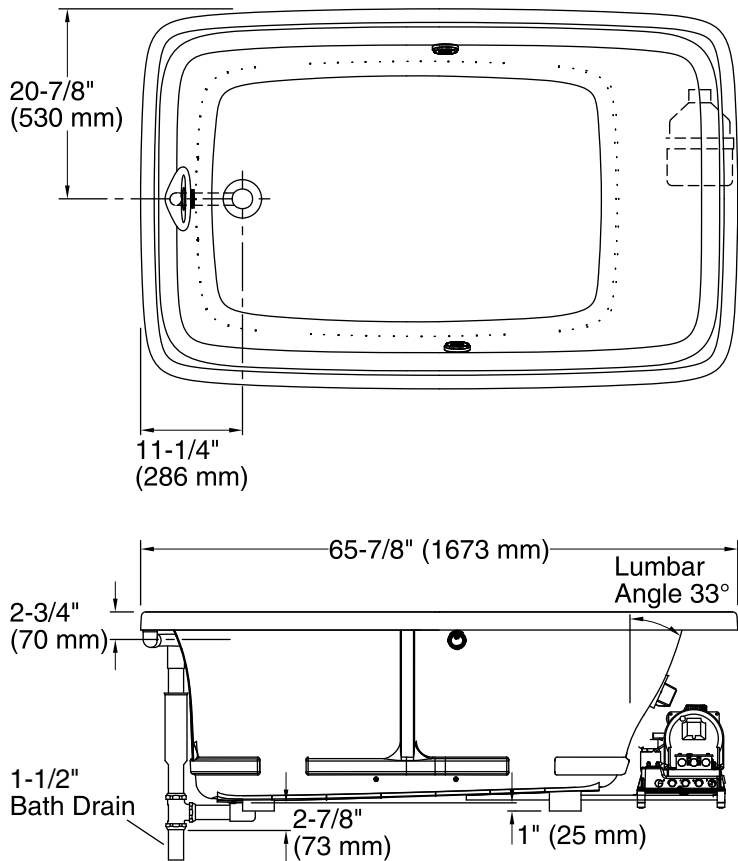

No change in measurements if connected with drain illustrated. (K-7161-AF)