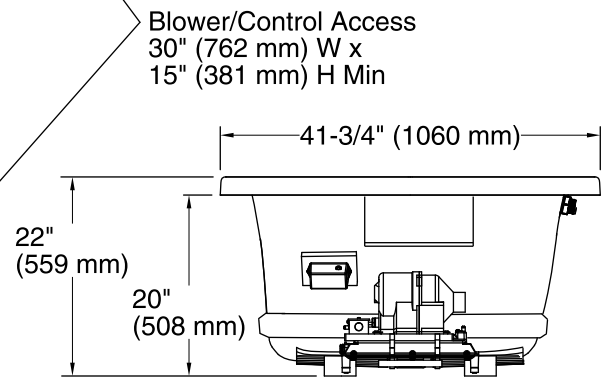

Required Electrical Service

One dedicated circuit required, protected with Class A Ground-Fault Circuit-Interrupter (GFCI). Outside North America, this device may be known as a Residual Current Device (RCD).

Blower, Heated Surface: 240 V, 15 A, 50/60 Hz

Technical Information

All product dimensions are nominal.

Installation:	Drop-in
Drain location:	End
Basin area, bottom:	46" x 30" (1168 mm x 762 mm)
Basin area, top:	57" x 34" (1448 mm x 864 mm)
Weight:	136 lbs (61.7 kg)
Minimum floor load:	50 lbs/ft² (244.1 kg/m²)
Water depth:	16" (406 mm)
Water capacity:	95 gal (359.6 L)
Template:	1043292-7, required, included
Electrical component rating:	Blower: 240 V, 5 A, 50/60 Hz Heated Surface: 240 V, 5 A, 50/60 Hz, 65 W
Blower speed:	Variable

Notes

Measure your actual product for rough-in details. Install this product according to the installation instructions.

The hot water supply should be 70% of the capacity of the bath or greater. Installations will vary.

This bath is designed for drop-in installation only. It is not suited for use in a three wall alcove with an overhead shower.

If relocating the blower motor, do not relocate or alter the PVC tee or coiled flexible tubing connected to the blower. Follow the blower relocation instructions exactly. Provide access for servicing the blower.