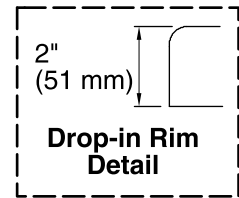

No change in measurements if connected with drain illustrated. (K-7161-AF)