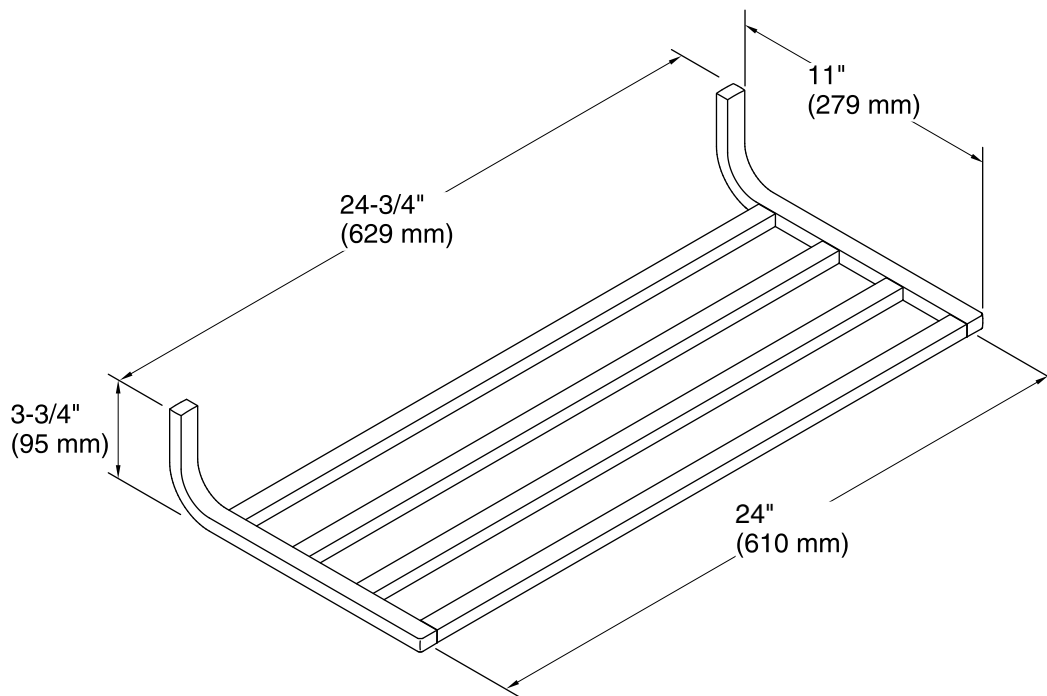

Technical Information

All product dimensions are nominal.

Material: Metal

Notes

Install this product according to the installation guide.

CAUTION: Risk of personal injury. Do not install these products in any area where they are likely to be used inadvertently as a grab bar or support bar. These products are not designed or intended for use as a grab bar or support bar.