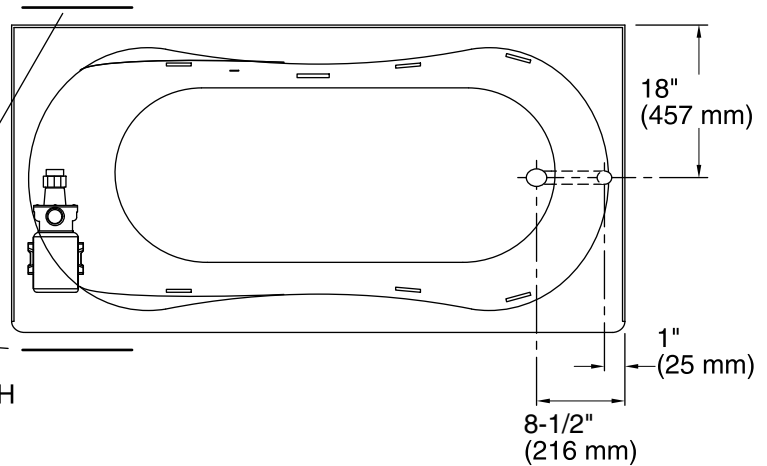

Pump/Control Access
 (If Apron Is Not Used)
 20" (508 mm) W x 15" (381 mm) H

Required Electrical Service

One dedicated circuit required, protected with Class A Ground-Fault Circuit-Interrupter (GFCI). Outside North America, this device may be known as a Residual Current Device (RCD).

Pump: 120 V, 15 A, 60 Hz

Technical Information

All product dimensions are nominal.

Installation: Three-wall alcove
 Drain location: Right
 Basin area, bottom: 55" x 21" (1397 mm x 533 mm)
 Basin area, top: 65" x 26" (1651 mm x 660 mm)
 Weight: 66 lbs (29.9 kg)
 Minimum floor load: 38 lbs/ft² (185.5 kg/m²)
 Water depth: 15" (381 mm)
 Water capacity: 72 gal (272.5 L)
 Electrical component Pump: 120 V, 7.5 A, 60 Hz rating:
 Pump speed: Single
 Minimum flat for door: 2-5/8" (67 mm)