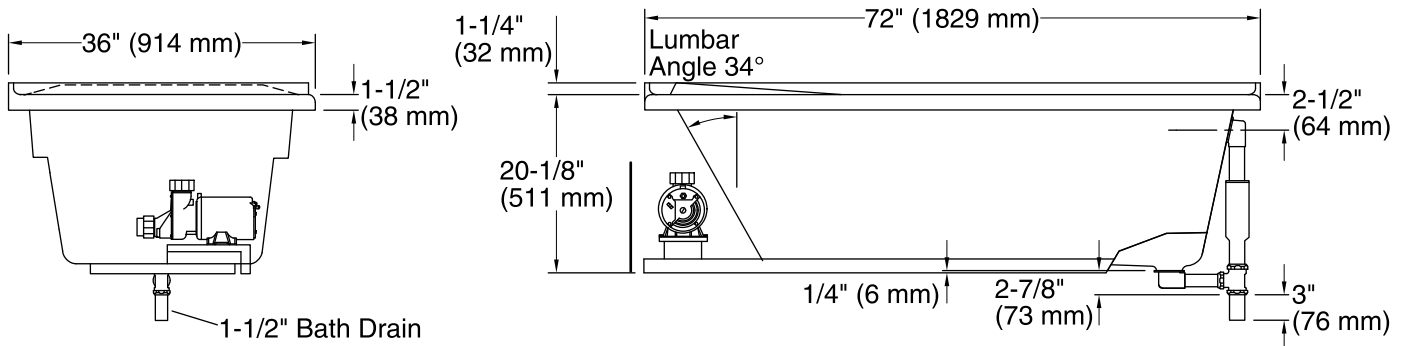

No change in measurements if connected with drain illustrated. (K-11677)

Pump/Control Access
(If Apron Is Not Used)
20" (508 mm) W x 15" (381 mm) H

Required Electrical Service

One dedicated circuit required, protected with Class A Ground-Fault Circuit-Interrupter (GFCI). Outside North America, this device may be known as a Residual Current Device (RCD).

Pump: 120 V, 15 A, 60 Hz

Technical Information

All product dimensions are nominal.

Installation: Three-wall alcove
Drain location: Right
Basin area, bottom: 55" x 21" (1397 mm x 533 mm)
Basin area, top: 65" x 26" (1651 mm x 660 mm)
Weight: 66 lbs (29.9 kg)
Minimum floor load: 38 lbs/ft² (185.5 kg/m²)
Water depth: 15" (381 mm)
Water capacity: 72 gal (272.5 L)
Electrical component Pump: 120 V, 7.5 A, 60 Hz rating:
Pump speed: Single
Minimum flat for door: 2-5/8" (67 mm)

Notes

Measure your actual product for rough-in details. Install this product according to the installation instructions.

The hot water supply should be 70% of the capacity of the bath or greater. Installations will vary.

Provide one grounded electrical outlet within 24" (610 mm) of each component.

Bath may require shimming if installing an apron.