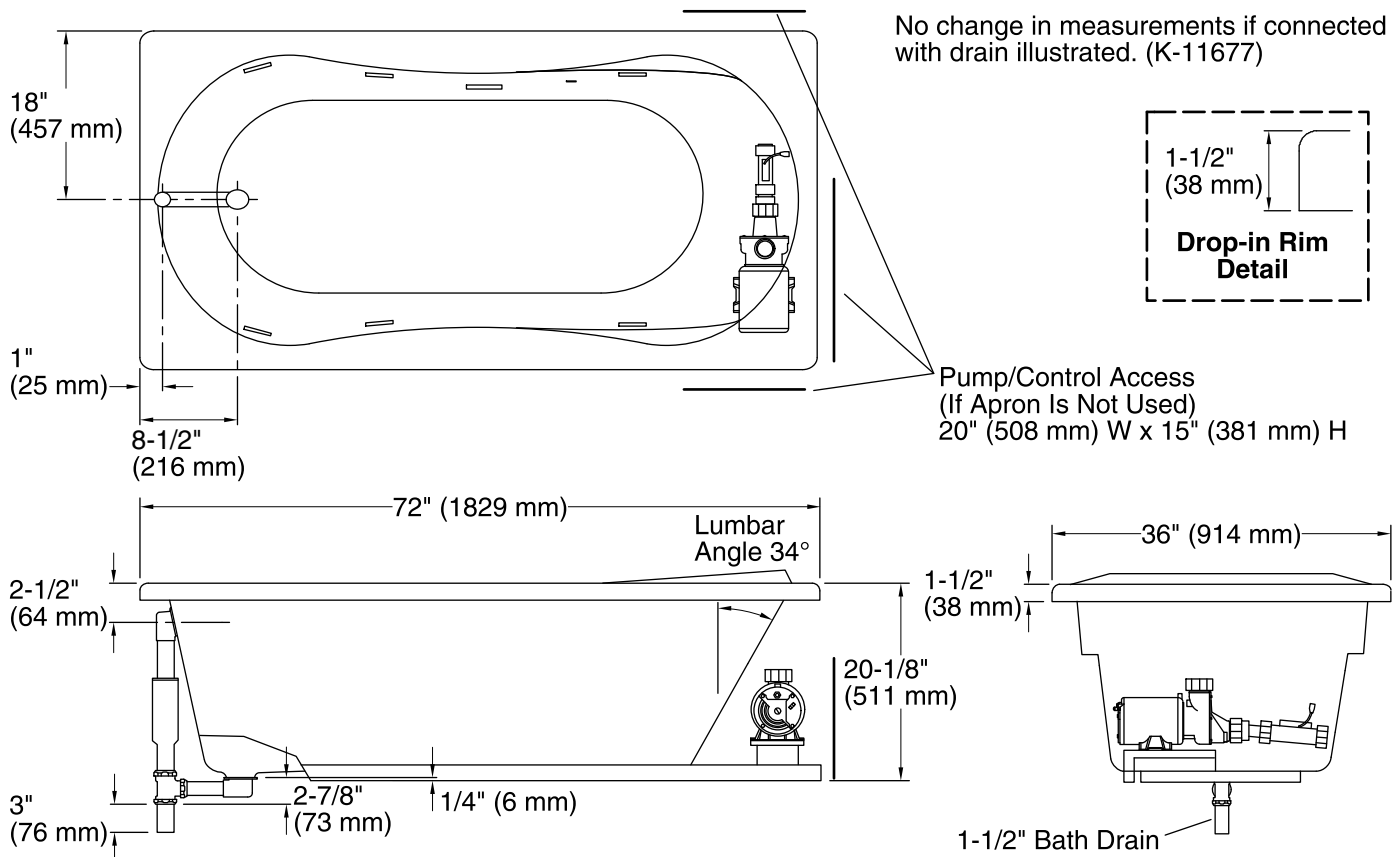

No change in measurements if connected with drain illustrated. (K-11677)

Required Electrical Service

Two dedicated circuits required, protected with Class A Ground-Fault Circuit-Interrupter (GFCI). Outside North America, this device may be known as a Residual Current Device (RCD).

Pump: 120 V, 15 A, 60 Hz
Heater: 120 V, 15 A, 60 Hz

Technical Information

All product dimensions are nominal.

Installation: Drop-in
Drain location: End
Basin area, bottom: 55" x 21" (1397 mm x 533 mm)
Basin area, top: 65" x 26" (1651 mm x 660 mm)
Weight: 71 lbs (32.2 kg)
Minimum floor load: 39 lbs/ft² (190.4 kg/m²)
Water depth: 15" (381 mm)
Water capacity: 72 gal (272.5 L)
Cutout: Drop-in, 70-1/2" x 34-1/2" (1791 mm x 876 mm)
Electrical component rating: Pump: 120 V, 7.5 A, 60 Hz
Heater: 120 V, 12.5 A, 60 Hz, 1500 W
Pump speed: Single

Notes

Measure your actual product for rough-in details. Install this product according to the installation instructions.

The hot water supply should be 70% of the capacity of the bath or greater. Installations will vary.

Provide one grounded electrical outlet within 24" (610 mm) of each component.

Bath may require shimming if installing an apron.