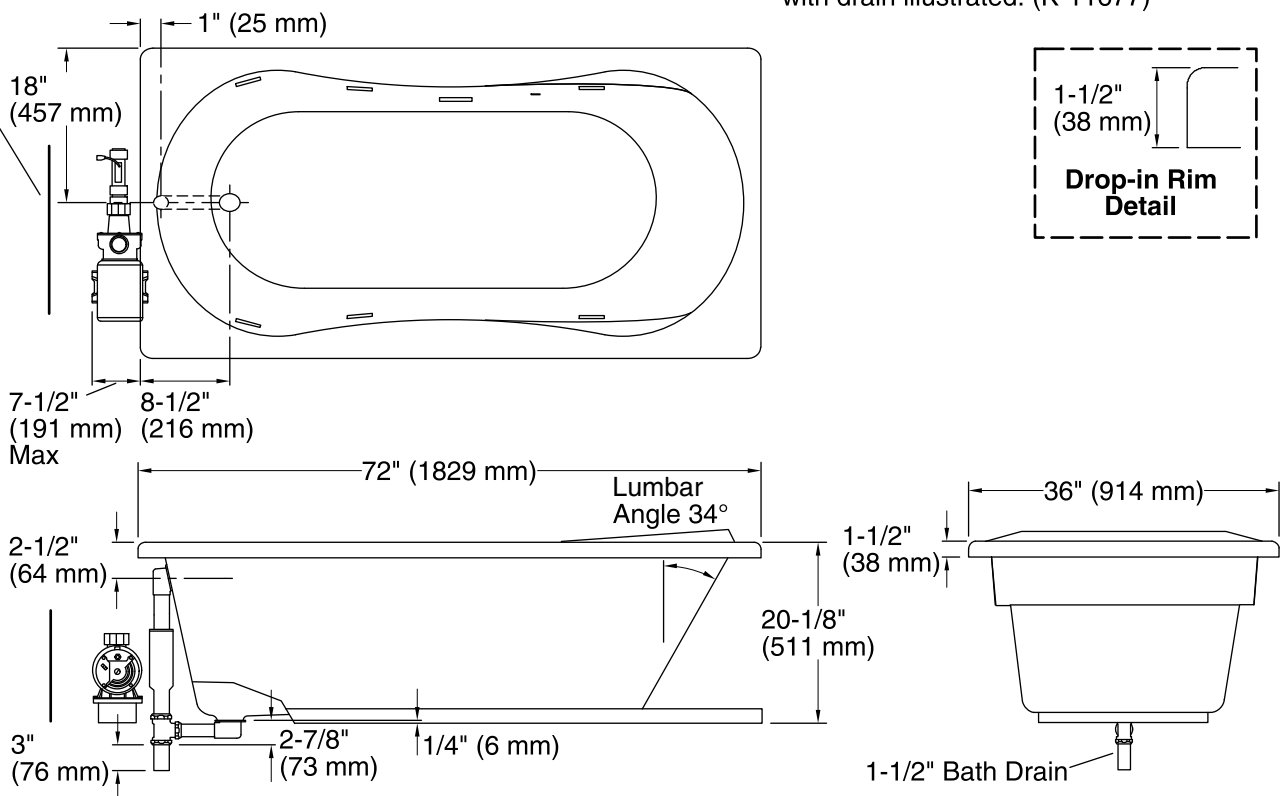

Available Colors/Finishes

Color tiles intended for reference only.

Color	Code	Description
-------	------	-------------

	0	White
	96	Biscuit
	47	Almond

Pump/Control Access
20" (508 mm) W x 15" (381 mm) H

No change in measurements if connected with drain illustrated. (K-11677)

Pump: 120 V, 15 A, 60 Hz
Heater: 120 V, 15 A, 60 Hz

Technical Information

All product dimensions are nominal.

Installation: Drop-in
Drain location: End
Basin area, bottom: 55" x 21" (1397 mm x 533 mm)
Basin area, top: 65" x 26" (1651 mm x 660 mm)
Weight: 71 lbs (32.2 kg)
Minimum floor load: 39 lbs/ft² (190.4 kg/m²)
Water depth: 15" (381 mm)
Water capacity: 72 gal (272.5 L)
Cutout: Drop-in, 70-1/2" x 34-1/2" (1791 mm x 876 mm)
Electrical component rating: Pump: 120 V, 7.5 A, 60 Hz
Heater: 120 V, 12.5 A, 60 Hz, 1500 W
Pump speed: Single

Notes

Measure your actual product for rough-in details. Install this product according to the installation instructions.

The hot water supply should be 70% of the capacity of the bath or greater. Installations will vary.