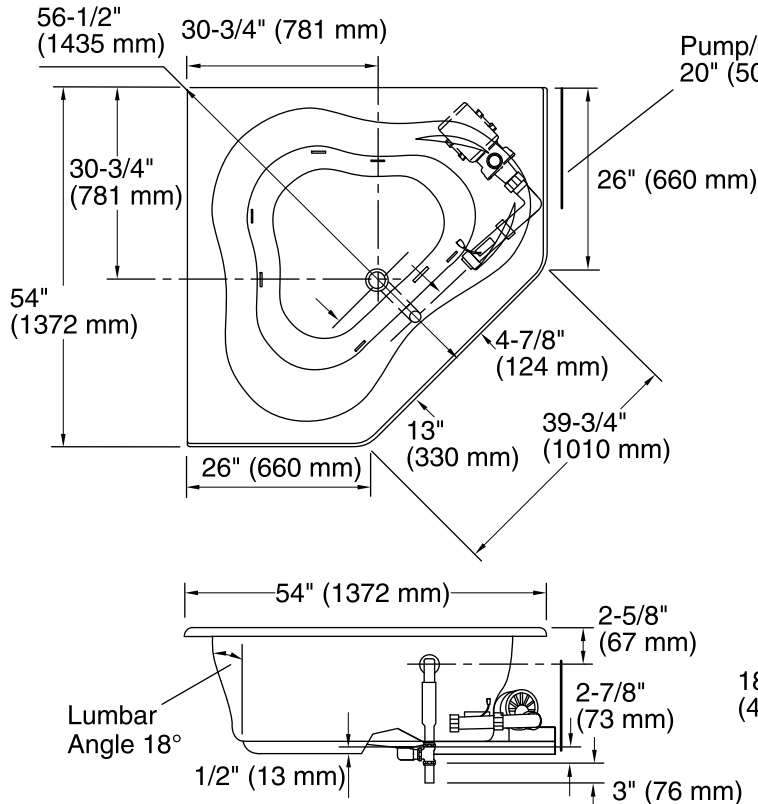

No change in measurements if connected with drain illustrated. (K-11677)