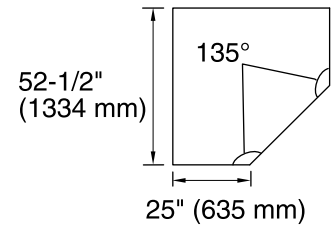

### Color Code Description

	0	White
	96	Biscuit
	47	Almond

No change in measurements if connected with drain illustrated. (K-11677)

**Drop-in Rim Detail**

**Cut-out Detail  
Drop-in Rim Style**

1-1/2" Bath Drain

### Technical Information

All product dimensions are nominal.

Installation:	Drop-in, Corner
Drain location:	Center
Basin area, bottom:	44" x 36" (1118 mm x 914 mm)
Basin area, top:	56" x 43" (1422 mm x 1092 mm)
Weight:	65 lbs (29.5 kg)
Minimum floor load:	36 lbs/ft <sup>2</sup> (175.8 kg/m <sup>2</sup> )
Water depth:	15" (381 mm)
Water capacity:	76 gal (287.7 L)
Electrical component rating:	Pump: 120 V, 7.5 A, 60 Hz
Pump speed:	Single