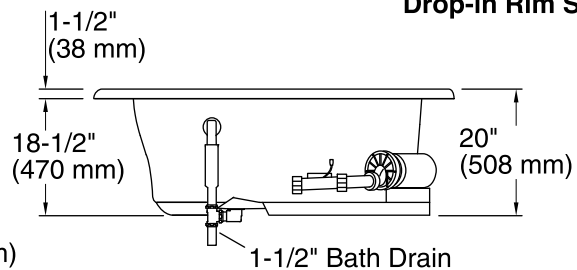

### Color Code Description

	0	White
	96	Biscuit
	47	Almond

No change in measurements if connected with drain illustrated. (K-11677)

**Drop-in Rim Detail**

**Cut-out Detail  
Drop-in Rim Style**

1-1/2" Bath Drain

### Technical Information

All product dimensions are nominal.

Installation:	Drop-in, Corner
Drain location:	Center
Basin area, bottom:	44" x 36" (1118 mm x 914 mm)
Basin area, top:	56" x 43" (1422 mm x 1092 mm)
Weight:	65 lbs (29.5 kg)
Minimum floor load:	36 lbs/ft <sup>2</sup> (175.8 kg/m <sup>2</sup> )
Water depth:	15" (381 mm)
Water capacity:	76 gal (287.7 L)
Electrical component rating:	Pump: 120 V, 7.5 A, 60 Hz
Pump speed:	Single