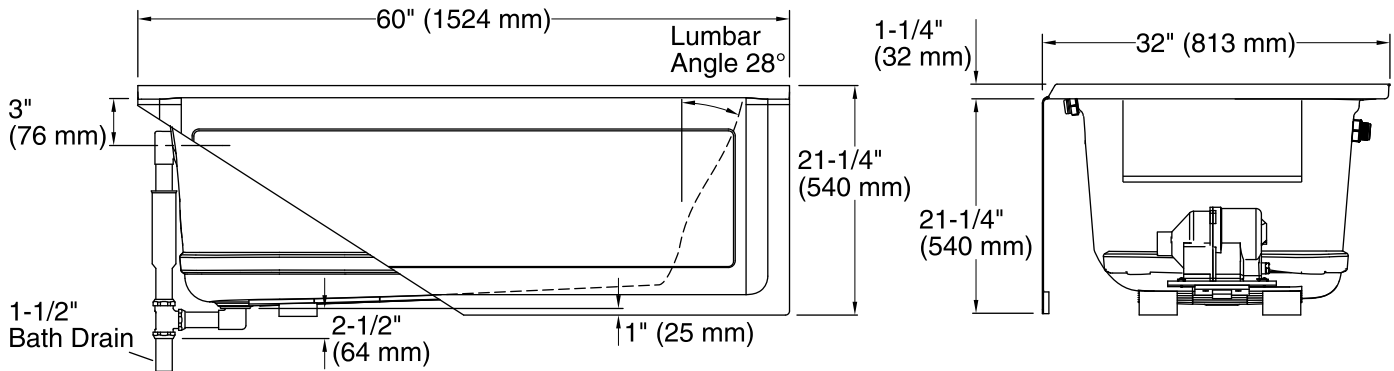

No change in measurements if connected with drain illustrated. (K-11677)

Required Electrical Service

One dedicated circuit required, protected with Class A Ground-Fault Circuit-Interrupter (GFCI). Outside North America, this device may be known as a Residual Current Device (RCD).

Blower, Heated 120 V, 15 A, 60 Hz
Surface:

Technical Information

All product dimensions are nominal.

Installation: Three-wall alcove
Drain location: Left
Basin area, bottom: 45" x 22" (1143 mm x 559 mm)
Basin area, top: 54" x 25" (1372 mm x 635 mm)
Weight: 106 lbs (48.1 kg)
Minimum floor load: 49 lbs/ft² (239.2 kg/m²)
Water depth: 15" (381 mm)
Water capacity: 60 gal (227.1 L)
Electrical component rating: Blower: 120 V, 10 A, 60 Hz
Heated Surface: 120 V, 0.5 A, 60 Hz, 65 W
Minimum flat for door: 2" (51 mm)

Notes

Measure your actual product for rough-in details. Install this product according to the installation instructions.

The hot water supply should be 70% of the capacity of the bath or greater. Installations will vary.

Remote blower installation kit is available for relocating the blower. Provide access for servicing the blower.

Do not relocate or alter the PVC tee or coiled flexible tubing connected to the blower. Follow the blower relocation instructions exactly.