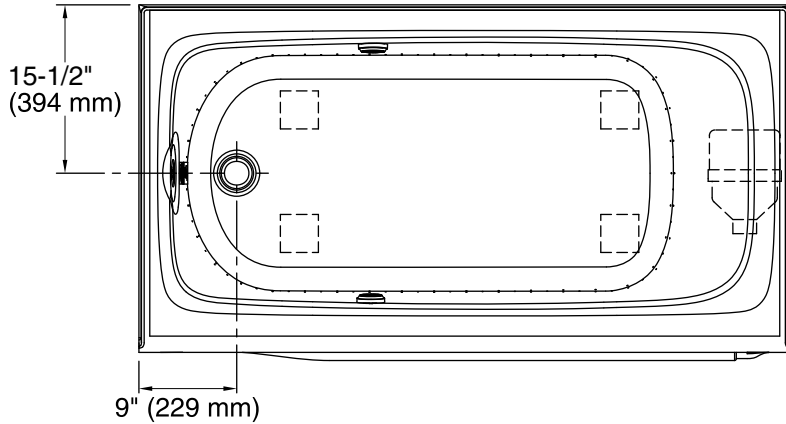

No change in measurements if connected with drain illustrated. (K-11677)

Required Electrical Service

One dedicated circuit required, protected with Class A Ground-Fault Circuit-Interrupter (GFCI). Outside North America, this device may be known as a Residual Current Device (RCD).

Blower, Heated 120 V, 15 A, 60 Hz
Surface:

Technical Information

All product dimensions are nominal.

Installation: Three-wall alcove
Drain location: Left
Basin area, bottom: 45" x 22" (1143 mm x 559 mm)
Basin area, top: 54" x 25" (1372 mm x 635 mm)
Weight: 106 lbs (48.1 kg)
Minimum floor load: 49 lbs/ft² (239.2 kg/m²)
Water depth: 15" (381 mm)
Water capacity: 60 gal (227.1 L)
Electrical component rating: Blower: 120 V, 10 A, 60 Hz
Heated Surface: 120 V, 0.5 A, 60 Hz, 65 W
Minimum flat for door: 2" (51 mm)

Notes

Measure your actual product for rough-in details. Install this product according to the installation instructions.

The hot water supply should be 70% of the capacity of the bath or greater. Installations will vary.

Remote blower installation kit is available for relocating the blower. Provide access for servicing the blower.

Do not relocate or alter the PVC tee or coiled flexible tubing connected to the blower. Follow the blower relocation instructions exactly.