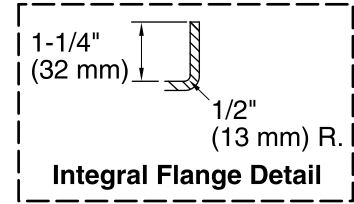

No change in measurements if connected with drain illustrated. (K-11677)

Required Electrical Service

One dedicated circuit required, protected with Class A Ground-Fault Circuit-Interrupter (GFCI). Outside North America, this device may be known as a Residual Current Device (RCD).

Blower, Heated 120 V, 15 A, 60 Hz
Surface:

Technical Information

All product dimensions are nominal.

Installation: Three-wall alcove
Drain location: Left
Basin area, bottom: 45" x 22" (1143 mm x 559 mm)
Basin area, top: 54" x 25" (1372 mm x 635 mm)
Weight: 106 lbs (48.1 kg)
Minimum floor load: 49 lbs/ft² (239.2 kg/m²)
Water depth: 15" (381 mm)
Water capacity: 60 gal (227.1 L)
Electrical component rating: Blower: 120 V, 10 A, 60 Hz
Heated Surface: 120 V, 0.5 A, 60 Hz, 65 W
Minimum flat for door: 2" (51 mm)

Notes

Measure your actual product for rough-in details. Install this product according to the installation instructions.

The hot water supply should be 70% of the capacity of the bath or greater. Installations will vary.

Remote blower installation kit is available for relocating the blower. Provide access for servicing the blower.

Do not relocate or alter the PVC tee or coiled flexible tubing connected to the blower. Follow the blower relocation instructions exactly.