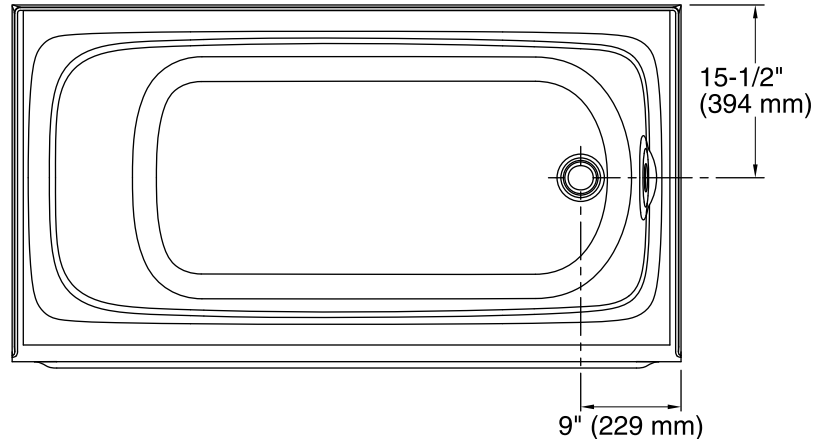

No change in measurements if connected with drain illustrated. (K-11677)

Required Electrical Service

One circuit required, protected with Class A Ground-Fault Circuit-Interrupter (GFCI). Outside North America, this device may be known as a Residual Current Device (RCD).

Heated Surface: 120 V, 15 A, 60 Hz

Technical Information

All product dimensions are nominal.

Installation:	Three-wall alcove
Drain location:	Right
Basin area, bottom:	45" x 22" (1143 mm x 559 mm)
Basin area, top:	54" x 25" (1372 mm x 635 mm)
Weight:	80 lbs (36.3 kg)
Minimum floor load:	45 lbs/ft² (219.7 kg/m²)
Water depth:	15" (381 mm)
Water capacity:	60 gal (227.1 L)
Electrical component rating:	Heated Surface: 120 V, 0.5 A, 60 Hz, 65 W
Minimum flat for door:	2" (51 mm)

Notes

Measure your actual product for rough-in details. Install this product according to the installation instructions.

The hot water supply should be 70% of the capacity of the bath or greater. Installations will vary.