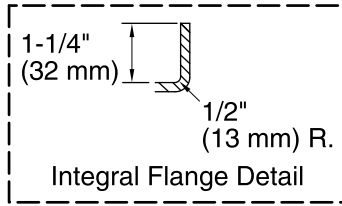

No change in measurements if connected with drain illustrated. (K-11677)

Required Electrical Service

One circuit required, protected with Class A Ground-Fault Circuit-Interrupter (GFCI). Outside North America, this device may be known as a Residual Current Device (RCD).

Heated Surface: 120 V, 15 A, 60 Hz

Technical Information

All product dimensions are nominal.

Installation:	Three-wall alcove
Drain location:	Right
Basin area, bottom:	45" x 22" (1143 mm x 559 mm)
Basin area, top:	54" x 25" (1372 mm x 635 mm)
Weight:	80 lbs (36.3 kg)
Minimum floor load:	45 lbs/ft² (219.7 kg/m²)
Water depth:	15" (381 mm)
Water capacity:	60 gal (227.1 L)
Electrical component rating:	Heated Surface: 120 V, 0.5 A, 60 Hz, 65 W
Minimum flat for door:	2" (51 mm)

Notes

Measure your actual product for rough-in details. Install this product according to the installation instructions.

The hot water supply should be 70% of the capacity of the bath or greater. Installations will vary.