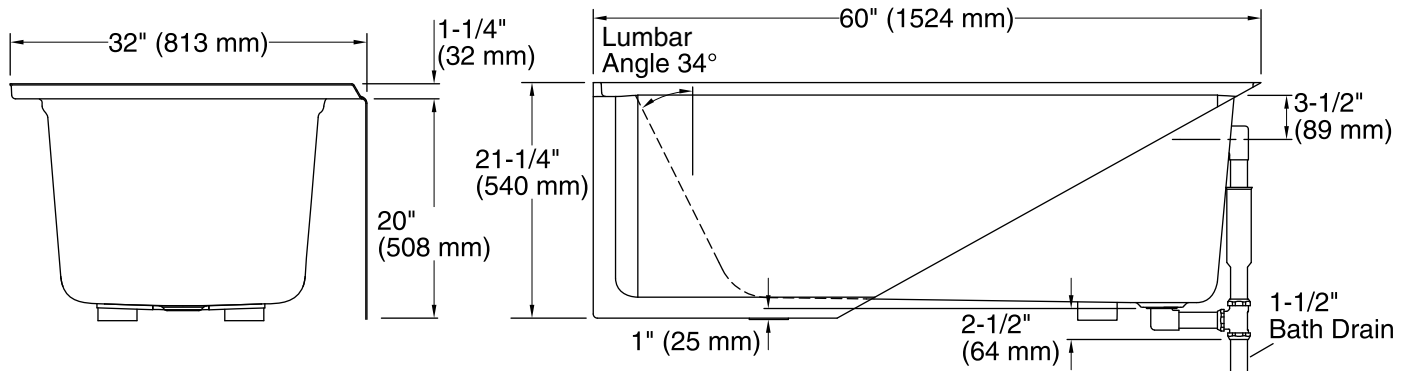

No change in measurements if connected with drain illustrated. (K-11677)

Required Electrical Service

One circuit required, protected with Class A Ground-Fault Circuit-Interrupter (GFCI). Outside North America, this device may be known as a Residual Current Device (RCD).

Heated Surface: 120 V, 15 A, 60 Hz

Technical Information

All product dimensions are nominal.

Installation:	Three-wall alcove
Drain location:	Right
Basin area, bottom:	45" x 22" (1143 mm x 559 mm)
Basin area, top:	54" x 25" (1372 mm x 635 mm)
Weight:	80 lbs (36.3 kg)
Minimum floor load:	45 lbs/ft² (219.7 kg/m²)
Water depth:	15" (381 mm)
Water capacity:	60 gal (227.1 L)
Electrical component rating:	Heated Surface: 120 V, 0.5 A, 60 Hz, 65 W
Minimum flat for door:	2" (51 mm)

Notes

Measure your actual product for rough-in details. Install this product according to the installation instructions.

The hot water supply should be 70% of the capacity of the bath or greater. Installations will vary.