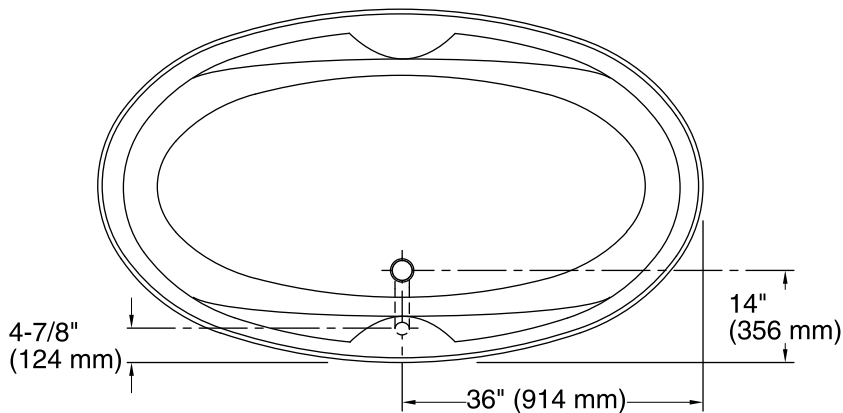

Features

- Generous 6-foot oval basin provides an incredibly spacious bathing area for up to two people.
- Molded lumbar support and armrests offer extra comfort while bathing.
- Reversible drain.

Material

Color	Code	Description
	0	White
	96	Biscuit
	47	Almond

No change in measurements if connected with drain illustrated. (K-11677)

Technical Information

All product dimensions are nominal.

Installation:	Drop-in
Drain location:	Center
Basin area, bottom:	53" x 26" (1346 mm x 660 mm)
Basin area, top:	65" x 34" (1651 mm x 864 mm)
Weight:	60 lbs (27.2 kg)
Minimum floor load:	35 lbs/ft ² (170.9 kg/m ²)
Water depth:	15" (381 mm)
Water capacity:	78 gal (295.3 L)
Template:	Drop-in, 114861-7, required, included