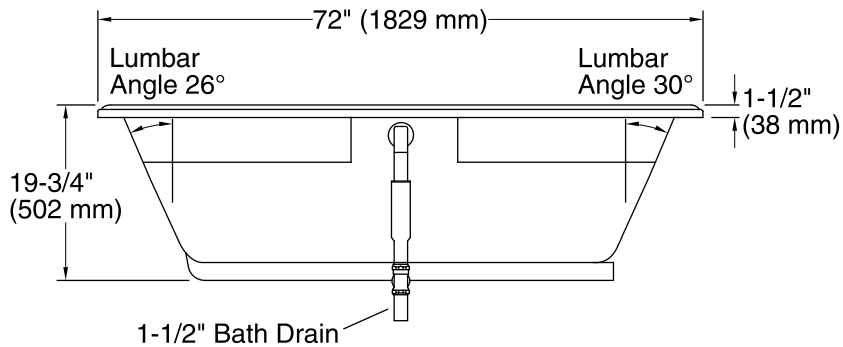

Features

- Generous 6-foot oval basin provides an incredibly spacious bathing area for up to two people.
- Molded lumbar support and armrests offer extra comfort while bathing.
- Reversible drain.

Material

Color	Code	Description
	0	White
	96	Biscuit
	47	Almond

No change in measurements if connected with drain illustrated. (K-11677)

Technical Information

All product dimensions are nominal.

Installation:	Drop-in
Drain location:	Center
Basin area, bottom:	53" x 26" (1346 mm x 660 mm)
Basin area, top:	65" x 34" (1651 mm x 864 mm)
Weight:	60 lbs (27.2 kg)
Minimum floor load:	35 lbs/ft ² (170.9 kg/m ²)
Water depth:	15" (381 mm)
Water capacity:	78 gal (295.3 L)
Template:	Drop-in, 114861-7, required, included