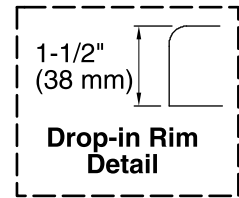

Color	Code	Description
	0	White
	96	Biscuit
	47	Almond

No change in measurements if connected with drain illustrated. (K-11677)

Technical Information

All product dimensions are nominal.

Installation:	Drop-in
Drain location:	Center
Basin area, bottom:	53" x 26" (1346 mm x 660 mm)
Basin area, top:	65" x 34" (1651 mm x 864 mm)
Weight:	60 lbs (27.2 kg)
Minimum floor load:	35 lbs/ft ² (170.9 kg/m ²)
Water depth:	15" (381 mm)
Water capacity:	78 gal (295.3 L)
Template:	Drop-in, 114861-7, required, included