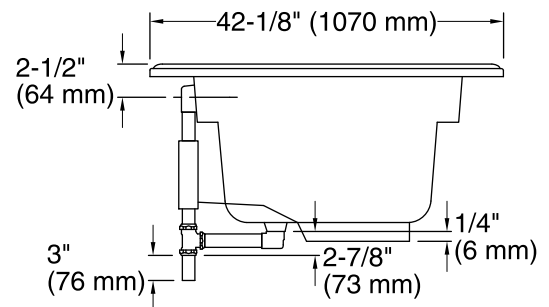

Color	Code	Description
	0	White
	96	Biscuit
	47	Almond

No change in measurements if connected with drain illustrated. (K-11677)

Technical Information

All product dimensions are nominal.

Installation:	Drop-in
Drain location:	Center
Basin area, bottom:	53" x 26" (1346 mm x 660 mm)
Basin area, top:	65" x 34" (1651 mm x 864 mm)
Weight:	60 lbs (27.2 kg)
Minimum floor load:	35 lbs/ft ² (170.9 kg/m ²)
Water depth:	15" (381 mm)
Water capacity:	78 gal (295.3 L)
Template:	Drop-in, 114861-7, required, included

Notes

Measure your actual product for rough-in details.

Install this product according to the installation instructions.

The hot water supply should be 70% of the capacity of the bath or greater. Installations will vary.