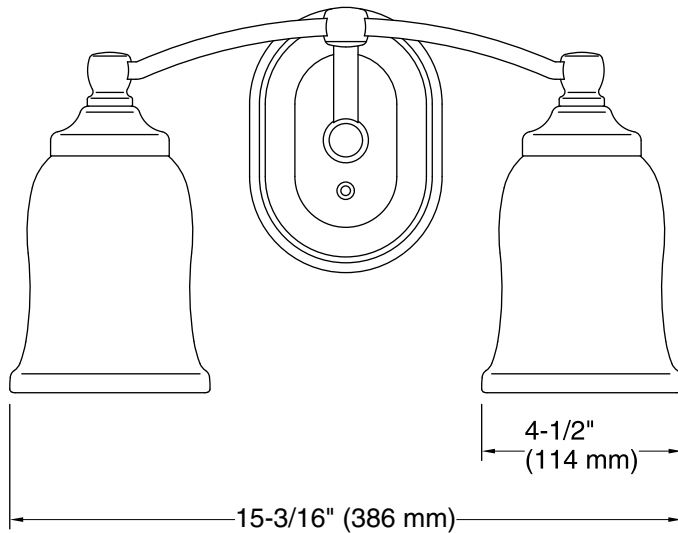

Technical Information

All product dimensions are nominal.

Material: Metal, Glass

Notes

Install this product according to the installation guide.