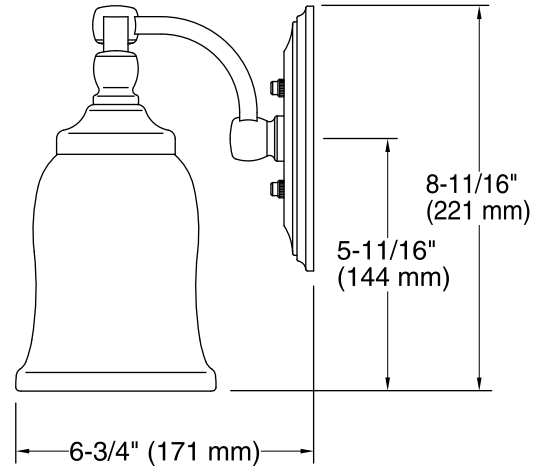

Technical Information

All product dimensions are nominal.

Material: Metal, Glass

Notes

Install this product according to the installation guide.