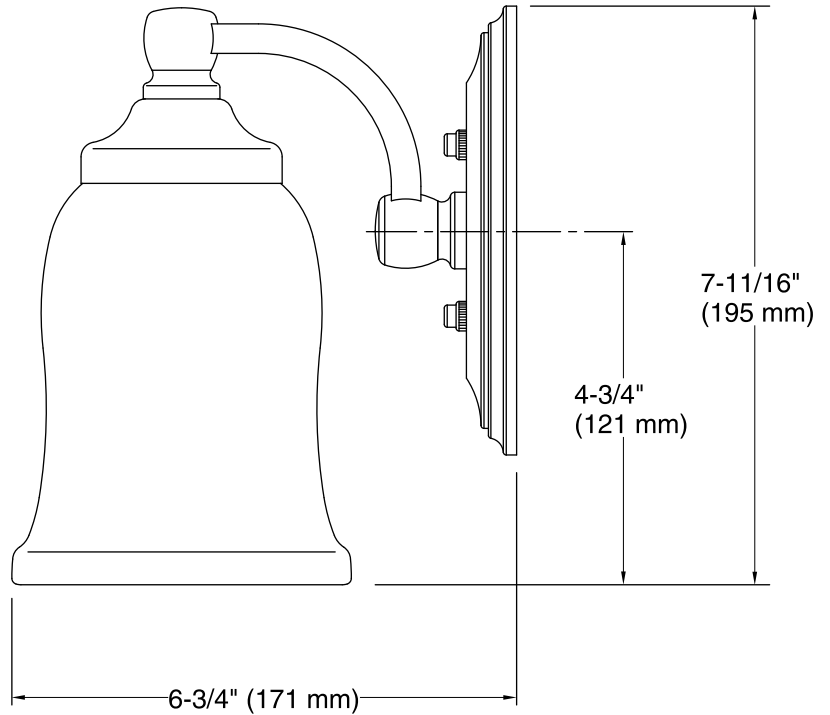

Technical Information

All product dimensions are nominal.

Material: Metal, Glass

Notes

Install this product according to the installation guide.