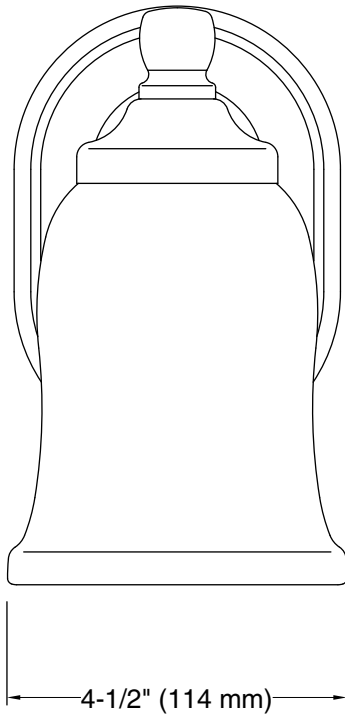

Features

- Premium metal construction for durability.
- KOHLER finishes resist corrosion and tarnish.
- Frosted-glass shade.
- Sconce can be positioned up or down, depending on room setting.
- cUL- and UL-approved up to 100 watts.
- Coordinates with other products in the Bancroft Collection.

Technical Information

All product dimensions are nominal.

Material: Metal, Glass

Notes

Install this product according to the installation guide.