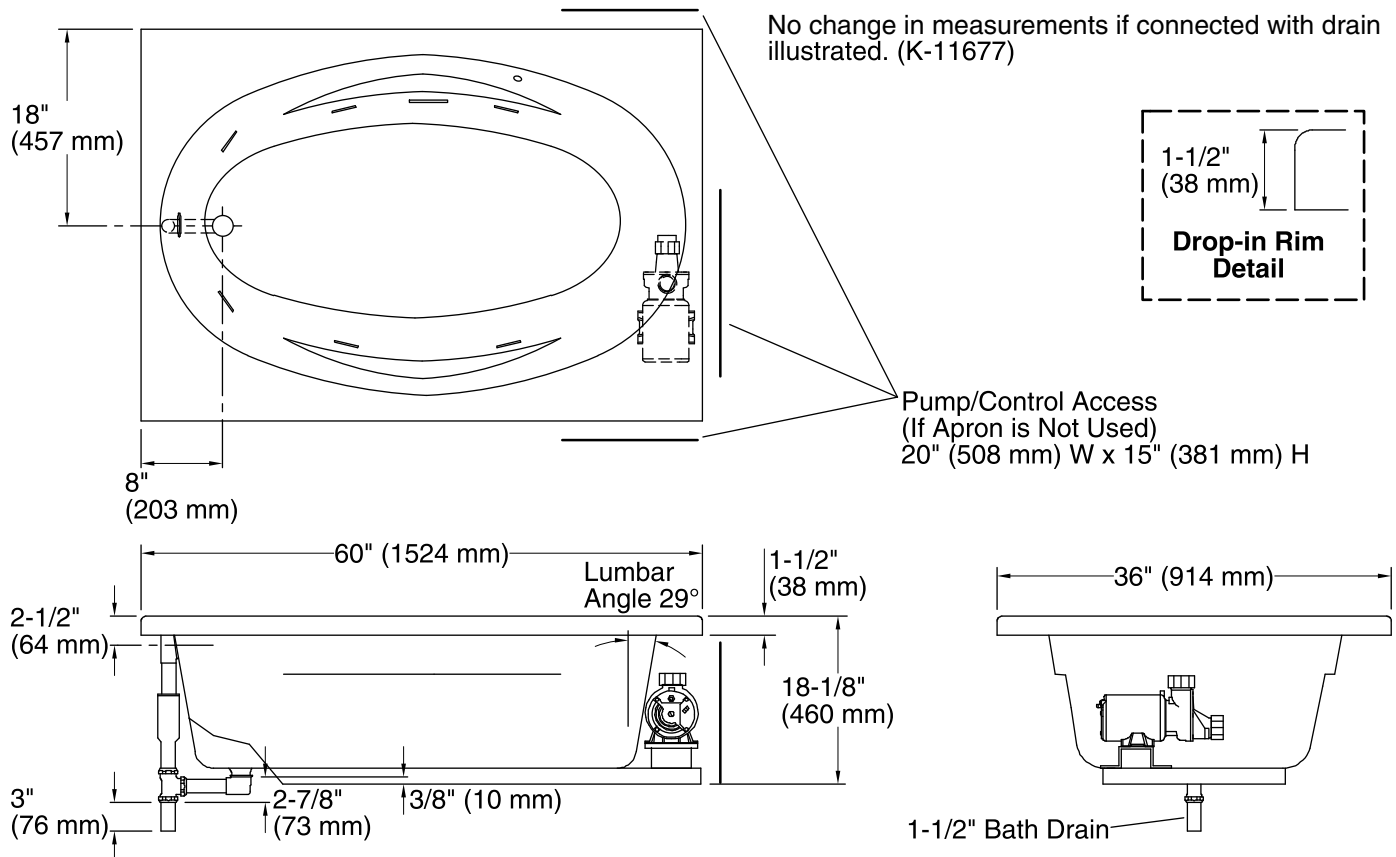

Required Electrical Service

One dedicated circuit required, protected with Class A Ground-Fault Circuit-Interrupter (GFCI). Outside North America, this device may be known as a Residual Current Device (RCD).

Pump: 120 V, 15 A, 60 Hz

Technical Information

All product dimensions are nominal.

Installation: Drop-in
Drain location: End
Basin area, bottom: 46" x 23" (1168 mm x 584 mm)
Basin area, top: 55" x 25" (1397 mm x 635 mm)
Weight: 55 lbs (24.9 kg)
Minimum floor load: 37 lbs/ft² (180.6 kg/m²)
Water depth: 14" (356 mm)
Water capacity: 57 gal (215.8 L)
Cutout: Drop-in, 58-1/2" x 34-1/2" (1486 mm x 876 mm)
Electrical component rating: Pump: 120 V, 7.5 A, 60 Hz
Pump speed: Single
Minimum flat for door: 2-3/4" (69 mm)

Notes

Measure your actual product for rough-in details. Install this product according to the installation instructions.

The hot water supply should be 70% of the capacity of the bath or greater. Installations will vary.

Provide one grounded electrical outlet within 24" (610 mm) of each component.