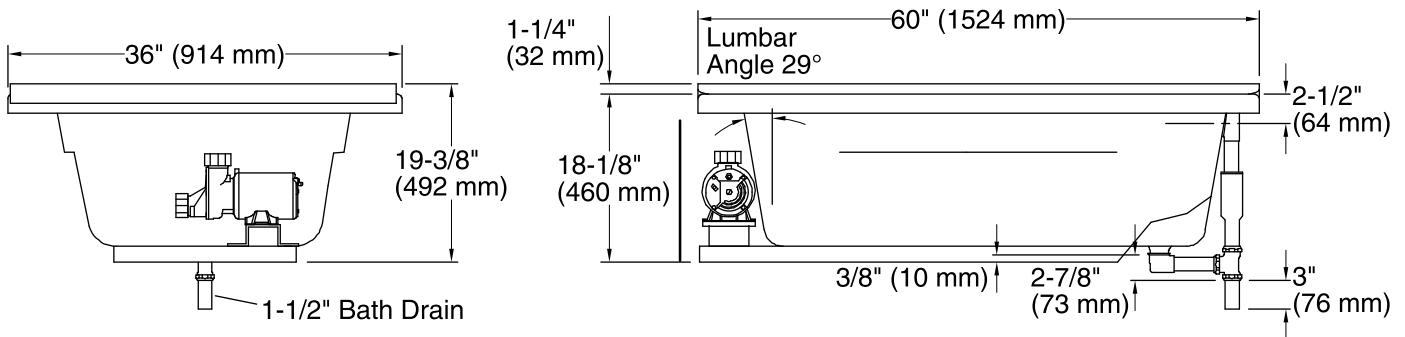

Pump/Control Access  
(If Apron is Not Used)  
20" (508 mm) W x 15" (381 mm) H

### Technical Information

All product dimensions are nominal.

Installation:	Three-wall alcove
Drain location:	Right
Basin area, bottom:	46" x 23" (1168 mm x 584 mm)
Basin area, top:	55" x 25" (1397 mm x 635 mm)
Weight:	55 lbs (24.9 kg)
Minimum floor load:	37 lbs/ft <sup>2</sup> (180.6 kg/m <sup>2</sup> )
Water depth:	14" (356 mm)
Water capacity:	57 gal (215.8 L)
Cutout:	Drop-in, 58-1/2" x 34-1/2" (1486 mm x 876 mm)
Electrical component rating:	Pump: 120 V, 7.5 A, 60 Hz
Pump speed:	Single
Minimum flat for door:	2-3/4" (69 mm)