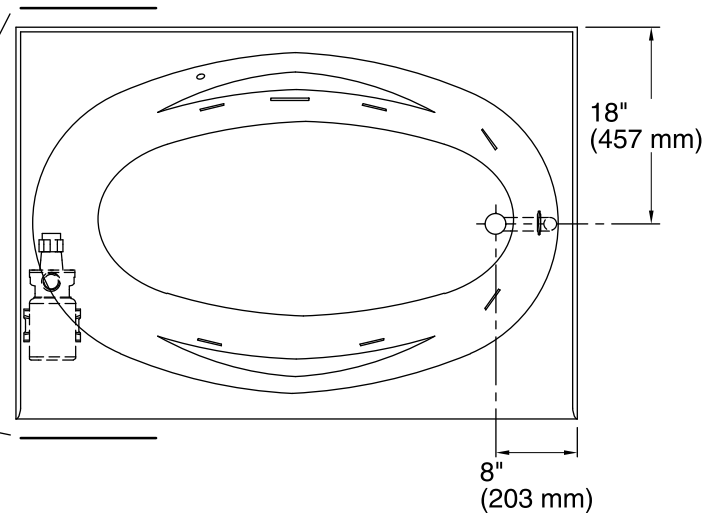

Pump/Control Access  
(If Apron is Not Used)  
20" (508 mm) W x 15" (381 mm) H