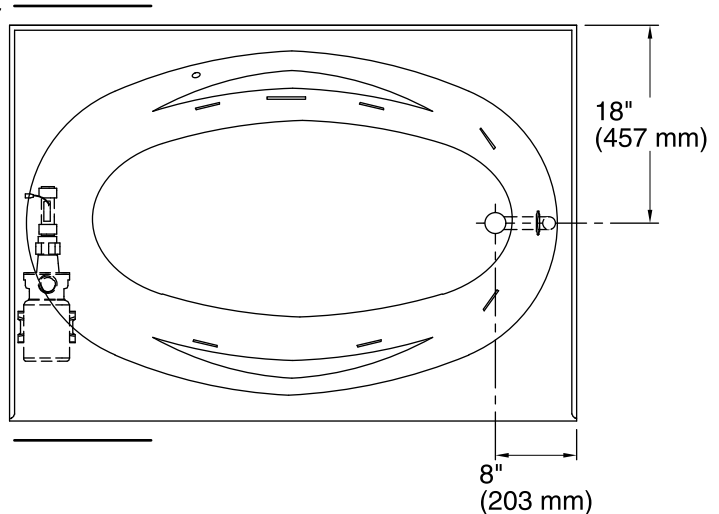

Pump/Control Access
(If Apron Is Not Used)
20" (508 mm) W x
15" (381 mm) H

Required Electrical Service

Two dedicated circuits required, protected with Class A Ground-Fault Circuit-Interrupter (GFCI). Outside North America, this device may be known as a Residual Current Device (RCD).

Pump: 120 V, 15 A, 60 Hz
Heater: 120 V, 15 A, 60 Hz

Technical Information

All product dimensions are nominal.

Installation: Three-wall alcove
Drain location: Right
Basin area, bottom: 46" x 23" (1168 mm x 584 mm)
Basin area, top: 55" x 25" (1397 mm x 635 mm)
Weight: 60 lbs (27.2 kg)
Minimum floor load: 37 lbs/ft² (180.6 kg/m²)
Water depth: 14" (356 mm)
Water capacity: 57 gal (215.8 L)
Cutout: Drop-in, 58-1/2" x 34-1/2" (1486 mm x 876 mm)
Electrical component rating: Pump: 120 V, 7.5 A, 60 Hz
Heater: 120 V, 12.5 A, 60 Hz, 1500 W
Pump speed: Single