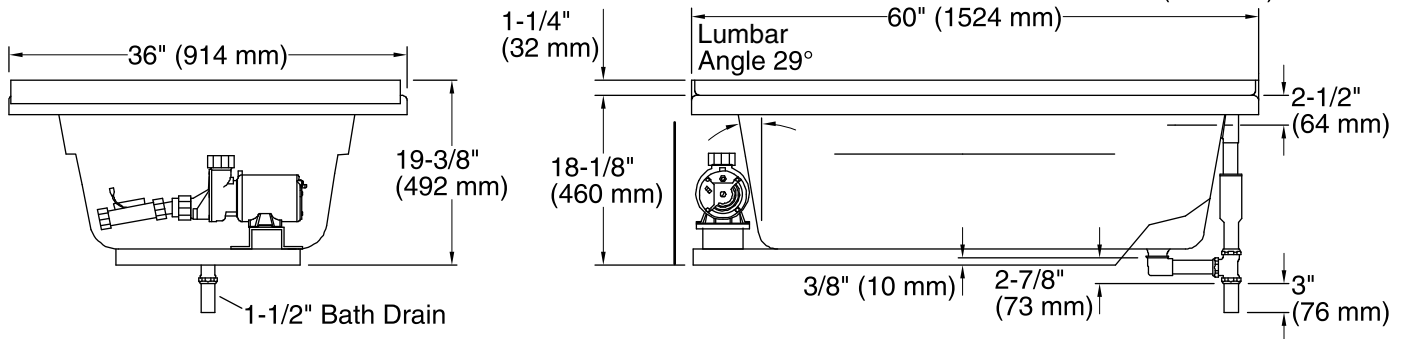

Pump/Control Access
(If Apron Is Not Used)
20" (508 mm) W x
15" (381 mm) H

Required Electrical Service

Two dedicated circuits required, protected with Class A Ground-Fault Circuit-Interrupter (GFCI). Outside North America, this device may be known as a Residual Current Device (RCD).

Pump: 120 V, 15 A, 60 Hz
Heater: 120 V, 15 A, 60 Hz

Technical Information

All product dimensions are nominal.

Installation: Three-wall alcove
Drain location: Right
Basin area, bottom: 46" x 23" (1168 mm x 584 mm)
Basin area, top: 55" x 25" (1397 mm x 635 mm)
Weight: 60 lbs (27.2 kg)
Minimum floor load: 37 lbs/ft² (180.6 kg/m²)
Water depth: 14" (356 mm)
Water capacity: 57 gal (215.8 L)
Cutout: Drop-in, 58-1/2" x 34-1/2" (1486 mm x 876 mm)
Electrical component rating: Pump: 120 V, 7.5 A, 60 Hz
Heater: 120 V, 12.5 A, 60 Hz, 1500 W
Pump speed: Single