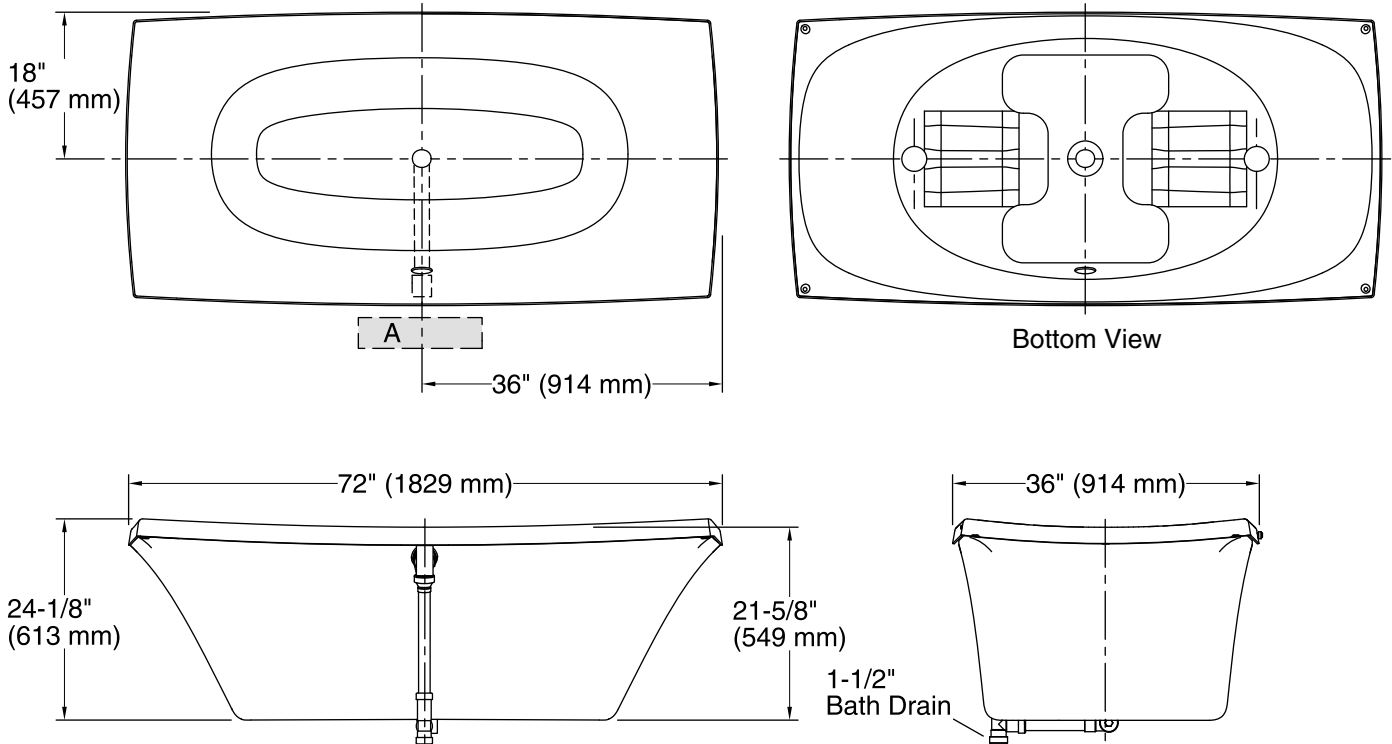

Features

- Generous 6-foot length provides an incredibly spacious bathing area.
- Sloped lumbar support offers extra comfort while bathing.
- Center drain.
- Recommended and predrilled for use with the Symbol™ Roman Bath Filler.
- Coordinates with other products in the Escale collection.

Color	Code	Description
	0	White
	96	Biscuit
	47	Almond

No change in measurements if connected with drain illustrated. (K-7219)

Technical Information

All product dimensions are nominal.

Installation:	Freestanding
Drain location:	Center
Basin area, bottom:	46-3/4" x 21-5/8" (1187 mm x 549 mm)
Basin area, top:	69-15/16" x 34-3/8" (1776 mm x 873 mm)
Weight:	100 lbs (45.4 kg)
Minimum floor load:	43 lbs/ft ² (209.9 kg/m ²)
Water depth:	16-1/2" (419 mm)
Water capacity:	71 gal (268.8 L)
Template:	Footprint, 1055345-7, required, included

Notes

Measure your actual product for rough-in details.

Install this product according to the installation instructions.

The hot water supply should be 70% of the capacity of the bath or greater. Installations will vary.