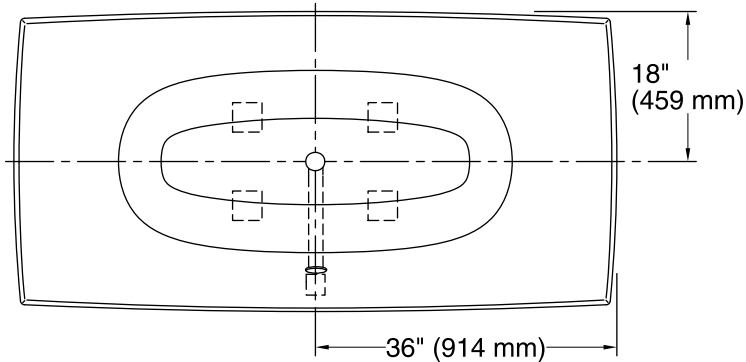

Features

- Generous 6-foot length provides an incredibly spacious bathing area.
- Sloped lumbar support offers extra comfort while bathing.
- Center drain.
- Coordinates with other products in the Escale collection.

Color	Code	Description
-------	------	-------------

	0	White
	96	Biscuit
	47	Almond

No change in measurements if connected with drain illustrated. (K-7214)

Bottom View

Technical Information

All product dimensions are nominal.

Installation:	Drop-in
Drain location:	Center
Basin area, bottom:	46-3/4" x 21-5/8" (1187 mm x 549 mm)
Basin area, top:	69-15/16" x 34-3/8" (1776 mm x 873 mm)
Weight:	68 lbs (30.8 kg)
Minimum floor load:	42 lbs/ft ² (205.1 kg/m ²)
Water depth:	16-1/2" (419 mm)
Water capacity:	71 gal (268.8 L)
Template:	Drop-in, 1054544-7, required, included