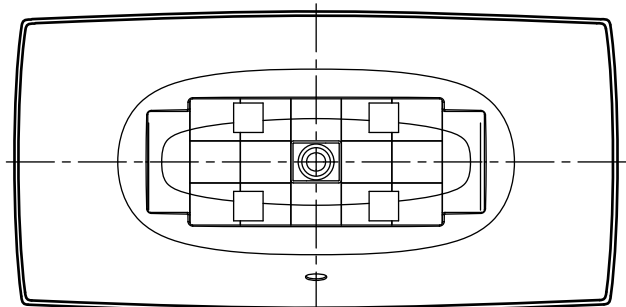

Features

- Generous 6-foot length provides an incredibly spacious bathing area.
- Sloped lumbar support offers extra comfort while bathing.
- Center drain.
- Coordinates with other products in the Escale collection.

Color	Code	Description
-------	------	-------------

	0	White
	96	Biscuit
	47	Almond

No change in measurements if connected with drain illustrated. (K-7214)

Bottom View

Technical Information

All product dimensions are nominal.

Installation:	Drop-in
Drain location:	Center
Basin area, bottom:	46-3/4" x 21-5/8" (1187 mm x 549 mm)
Basin area, top:	69-15/16" x 34-3/8" (1776 mm x 873 mm)
Weight:	68 lbs (30.8 kg)
Minimum floor load:	42 lbs/ft ² (205.1 kg/m ²)
Water depth:	16-1/2" (419 mm)
Water capacity:	71 gal (268.8 L)
Template:	Drop-in, 1054544-7, required, included