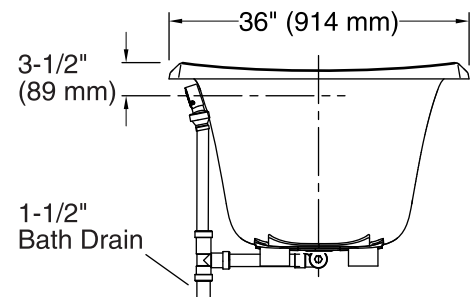

Features

- Generous 6-foot length provides an incredibly spacious bathing area.
- Sloped lumbar support offers extra comfort while bathing.
- Center drain.
- Coordinates with other products in the Escale collection.

Color	Code	Description
-------	------	-------------

	0	White
	96	Biscuit
	47	Almond

No change in measurements if connected with drain illustrated. (K-7214)

Bottom View

Technical Information

All product dimensions are nominal.

Installation:	Drop-in
Drain location:	Center
Basin area, bottom:	46-3/4" x 21-5/8" (1187 mm x 549 mm)
Basin area, top:	69-15/16" x 34-3/8" (1776 mm x 873 mm)
Weight:	68 lbs (30.8 kg)
Minimum floor load:	42 lbs/ft ² (205.1 kg/m ²)
Water depth:	16-1/2" (419 mm)
Water capacity:	71 gal (268.8 L)
Template:	Drop-in, 1054544-7, required, included