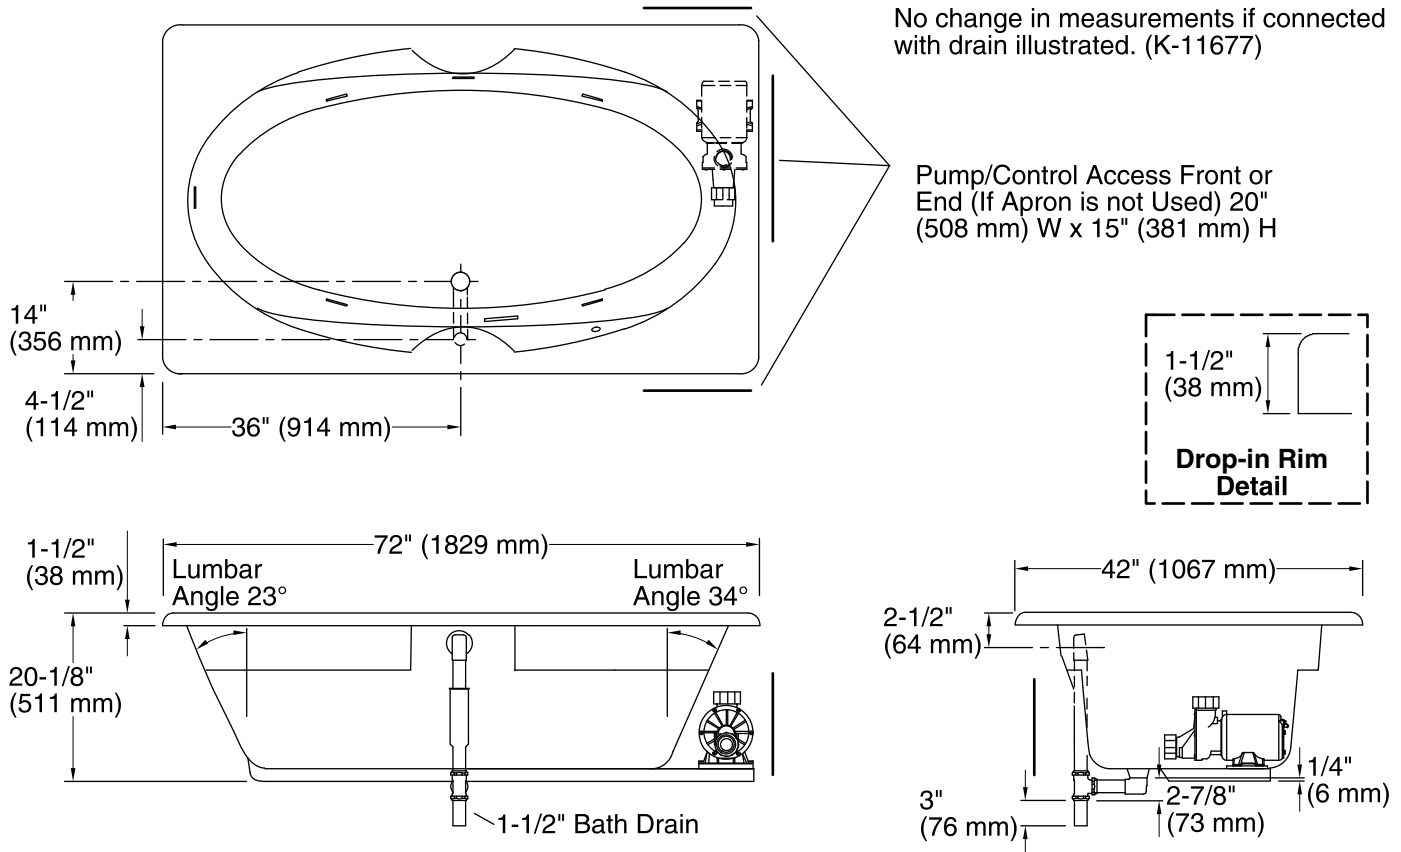

Pump/Control Access Front or End (If Apron is not Used) 20" (508 mm) W x 15" (381 mm) H

Required Electrical Service

One dedicated circuit required, protected with Class A Ground-Fault Circuit-Interrupter (GFCI). Outside North America, this device may be known as a Residual Current Device (RCD).

Pump: 120 V, 15 A, 60 Hz

Technical Information

All product dimensions are nominal.

Installation: Drop-in
 Drain location: Center
 Basin area, bottom: 53" x 26" (1346 mm x 660 mm)
 Basin area, top: 65" x 34" (1651 mm x 864 mm)
 Weight: 70 lbs (31.8 kg)
 Minimum floor load: 36 lbs/ft² (175.8 kg/m²)
 Water depth: 15" (381 mm)
 Water capacity: 78 gal (295.3 L)
 Cutout: Drop-in, 70-1/2" x 40-1/2" (1791 mm x 1029 mm)
 Electrical component rating: Pump: 120 V, 7.5 A, 60 Hz
 Pump speed: Single
 Minimum flat for door: 2-11/16" (69 mm)

Notes

Measure your actual product for rough-in details. Install this product according to the installation instructions.

The hot water supply should be 70% of the capacity of the bath or greater. Installations will vary.

Provide one grounded electrical outlet within 24" (610 mm) of each component.