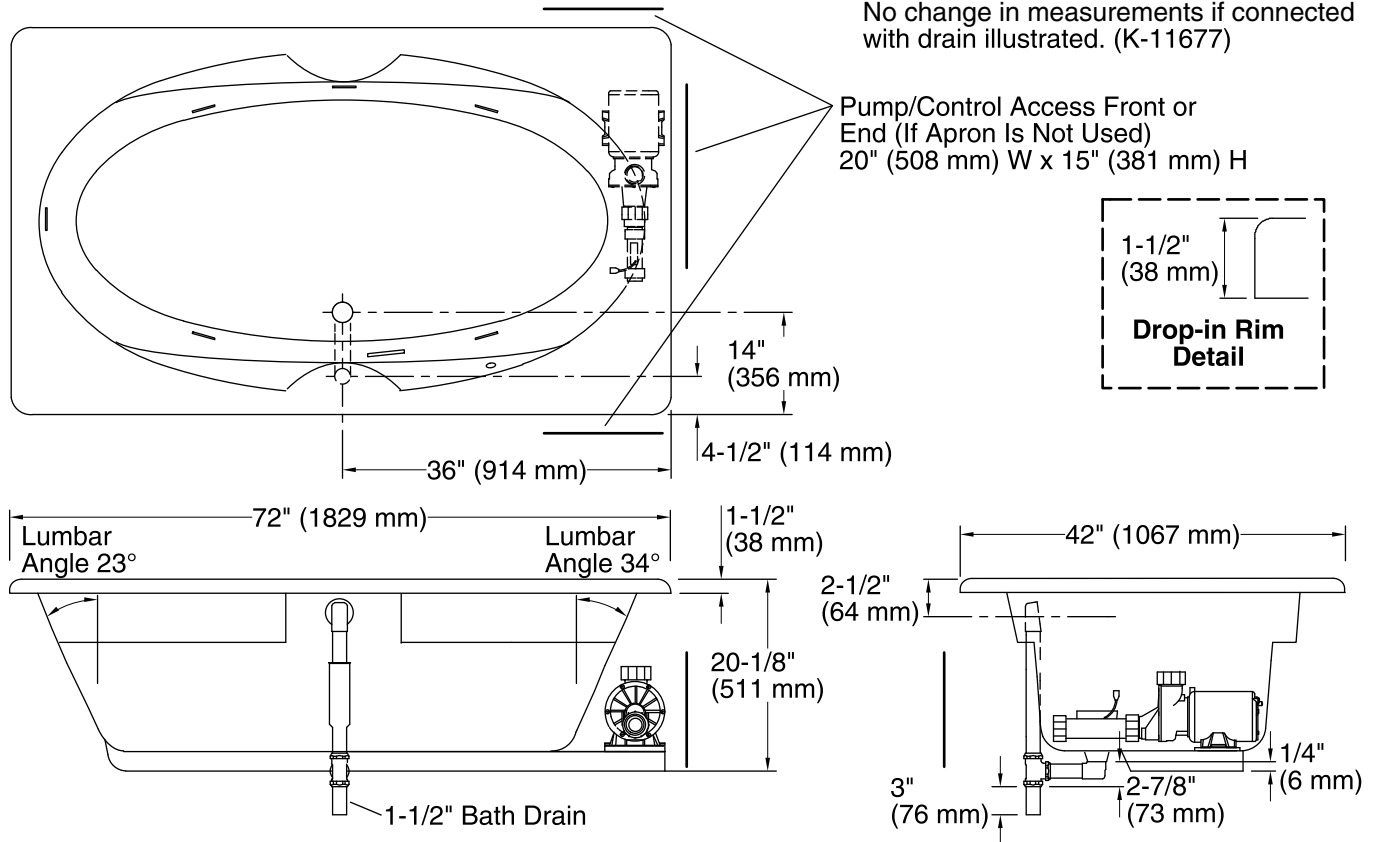

Required Electrical Service

Two dedicated circuits required, protected with Class A Ground-Fault Circuit-Interrupter (GFCI). Outside North America, this device may be known as a Residual Current Device (RCD).

Pump: 120 V, 15 A, 60 Hz
Heater: 120 V, 15 A, 60 Hz

Technical Information

All product dimensions are nominal.

Installation: Drop-in
Drain location: Center
Basin area, bottom: 53" x 26" (1346 mm x 660 mm)
Basin area, top: 65" x 34" (1651 mm x 864 mm)
Weight: 75 lbs (34 kg)
Minimum floor load: 36 lbs/ft² (175.8 kg/m²)
Water depth: 15" (381 mm)
Water capacity: 78 gal (295.3 L)
Cutout: Drop-in, 70-1/2" x 40-1/2" (1791 mm x 1029 mm)
Electrical component rating: Pump: 120 V, 7.5 A, 60 Hz
Heater: 120 V, 12.5 A, 60 Hz, 1500 W
Pump speed: Single

Notes

Measure your actual product for rough-in details. Install this product according to the installation instructions.

The hot water supply should be 70% of the capacity of the bath or greater. Installations will vary.

Provide one grounded electrical outlet within 24" (610 mm) of each component.