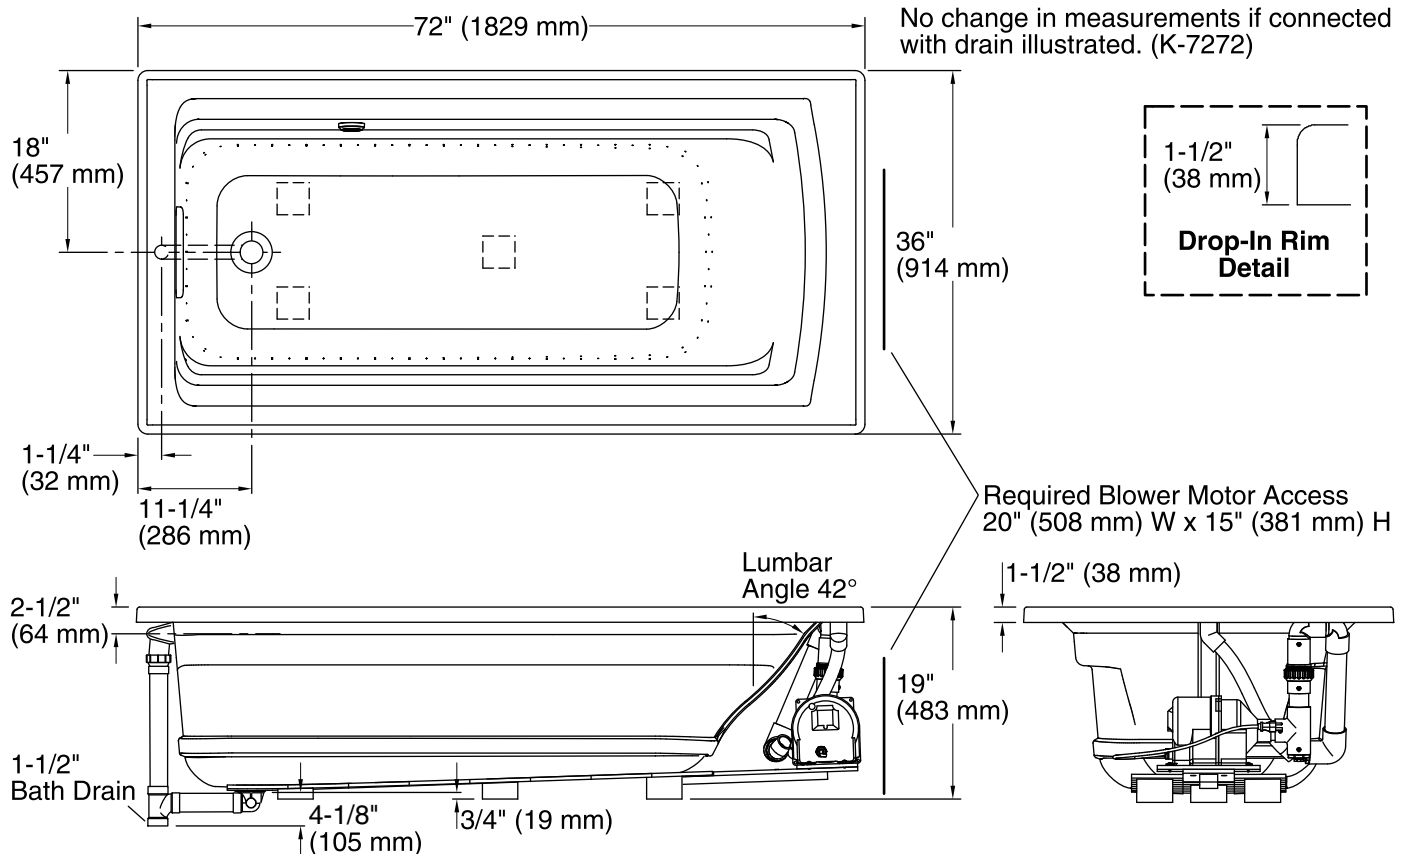

Required Electrical Service

One dedicated circuit required, protected with Class A Ground-Fault Circuit-Interrupter (GFCI). Outside North America, this device may be known as a Residual Current Device (RCD).

Blower: 120 V, 15 A, 60 Hz

Technical Information

All product dimensions are nominal.

Installation:	Drop-in
Drain location:	End
Basin area, bottom:	51-3/8" x 21" (1305 mm x 533 mm)
Basin area, top:	64-1/2" x 30-1/2" (1638 mm x 775 mm)
Weight:	100 lbs (45.4 kg)
Minimum floor load:	41 lbs/ft² (200.2 kg/m²)
Water depth:	15" (381 mm)
Water capacity:	72 gal (272.5 L)
Cutout:	Drop-in, 70-1/2" x 34-1/2" (1791 mm x 876 mm)
Electrical component rating:	Blower: 120 V, 10 A, 60 Hz
Minimum flat for door:	1-9/16" (40 mm)

Notes

Measure your actual product for rough-in details. Install this product according to the installation instructions.

The hot water supply should be 70% of the capacity of the bath or greater. Installations will vary.

This product is designed for drop-in installation only. It is not suited for use in a three-wall alcove with an overhead shower.

Remote blower installation kit is available for relocating the blower. Provide access for servicing the blower.

Do not relocate or alter the PVC tee or coiled flexible tubing connected to the blower. Follow the blower relocation instructions exactly.

ADA compliant when installed to the specific requirements of these regulations.