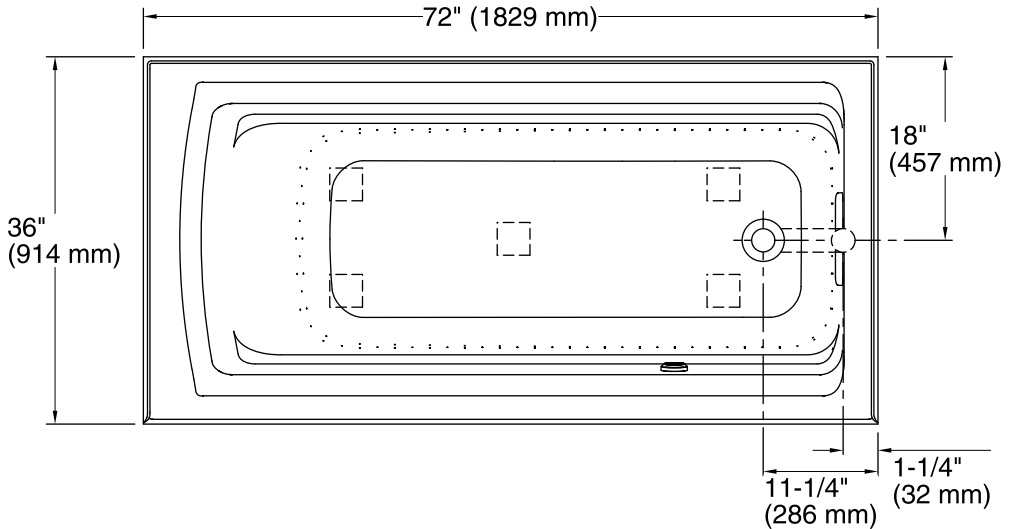

No change in measurements if connected with drain illustrated. (K-7272)

Required Electrical Service

One dedicated circuit required, protected with Class A Ground-Fault Circuit-Interrupter (GFCI). Outside North America, this device may be known as a Residual Current Device (RCD).

Blower: 120 V, 15 A, 60 Hz

Technical Information

All product dimensions are nominal.

Installation: Three-wall alcove
Drain location: Right
Basin area, bottom: 51-3/8" x 21" (1305 mm x 533 mm)
Basin area, top: 64-1/2" x 30-1/2" (1638 mm x 775 mm)
Weight: 115 lbs (52.2 kg)
Minimum floor load: 42 lbs/ft² (205.1 kg/m²)
Water depth: 15" (381 mm)
Water capacity: 72 gal (272.5 L)
Electrical component rating: Blower: 120 V, 10 A, 60 Hz
Minimum flat for door: 1-9/16" (40 mm)

Notes

Measure your actual product for rough-in details. Install this product according to the installation instructions.

The hot water supply should be 70% of the capacity of the bath or greater. Installations will vary.

Remote blower installation kit K-1446 is available for relocating the blower. Provide access for servicing the blower.

Do not relocate or alter the PVC tee or coiled flexible tubing connected to the blower. Follow the blower relocation instructions exactly.

ADA compliant when installed to the specific requirements of these regulations.