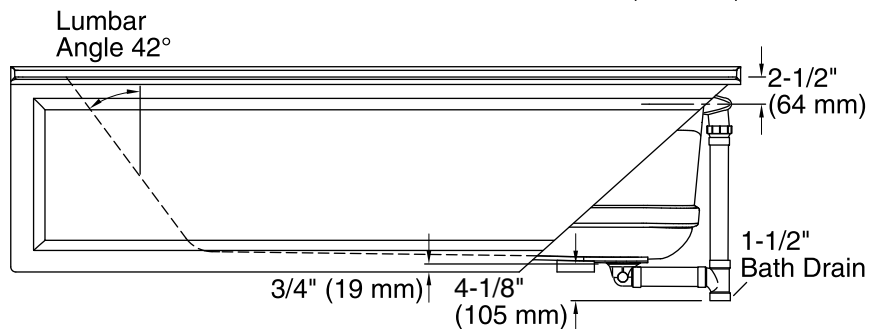

No change in measurements if connected with drain illustrated. (K-7272)

Required Electrical Service

One dedicated circuit required, protected with Class A Ground-Fault Circuit-Interrupter (GFCI). Outside North America, this device may be known as a Residual Current Device (RCD).

Blower: 120 V, 15 A, 60 Hz

Technical Information

All product dimensions are nominal.

Installation: Three-wall alcove
Drain location: Right
Basin area, bottom: 51-3/8" x 21" (1305 mm x 533 mm)
Basin area, top: 64-1/2" x 30-1/2" (1638 mm x 775 mm)
Weight: 115 lbs (52.2 kg)
Minimum floor load: 42 lbs/ft² (205.1 kg/m²)
Water depth: 15" (381 mm)
Water capacity: 72 gal (272.5 L)
Electrical component rating: Blower: 120 V, 10 A, 60 Hz
Minimum flat for door: 1-9/16" (40 mm)

Notes

Measure your actual product for rough-in details. Install this product according to the installation instructions.

The hot water supply should be 70% of the capacity of the bath or greater. Installations will vary.

Remote blower installation kit K-1446 is available for relocating the blower. Provide access for servicing the blower.

Do not relocate or alter the PVC tee or coiled flexible tubing connected to the blower. Follow the blower relocation instructions exactly.

ADA compliant when installed to the specific requirements of these regulations.