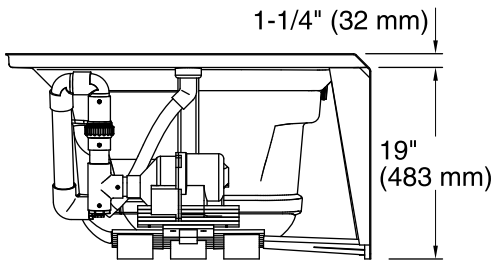

No change in measurements if connected with drain illustrated. (K-7272)

Required Electrical Service

One dedicated circuit required, protected with Class A Ground-Fault Circuit-Interrupter (GFCI). Outside North America, this device may be known as a Residual Current Device (RCD).

Blower: 120 V, 15 A, 60 Hz

Technical Information

All product dimensions are nominal.

Installation: Three-wall alcove
Drain location: Right
Basin area, bottom: 51-3/8" x 21" (1305 mm x 533 mm)
Basin area, top: 64-1/2" x 30-1/2" (1638 mm x 775 mm)
Weight: 115 lbs (52.2 kg)
Minimum floor load: 42 lbs/ft² (205.1 kg/m²)
Water depth: 15" (381 mm)
Water capacity: 72 gal (272.5 L)
Electrical component rating: Blower: 120 V, 10 A, 60 Hz
Minimum flat for door: 1-9/16" (40 mm)

Notes

Measure your actual product for rough-in details. Install this product according to the installation instructions.

The hot water supply should be 70% of the capacity of the bath or greater. Installations will vary.

Remote blower installation kit K-1446 is available for relocating the blower. Provide access for servicing the blower.

Do not relocate or alter the PVC tee or coiled flexible tubing connected to the blower. Follow the blower relocation instructions exactly.

ADA compliant when installed to the specific requirements of these regulations.