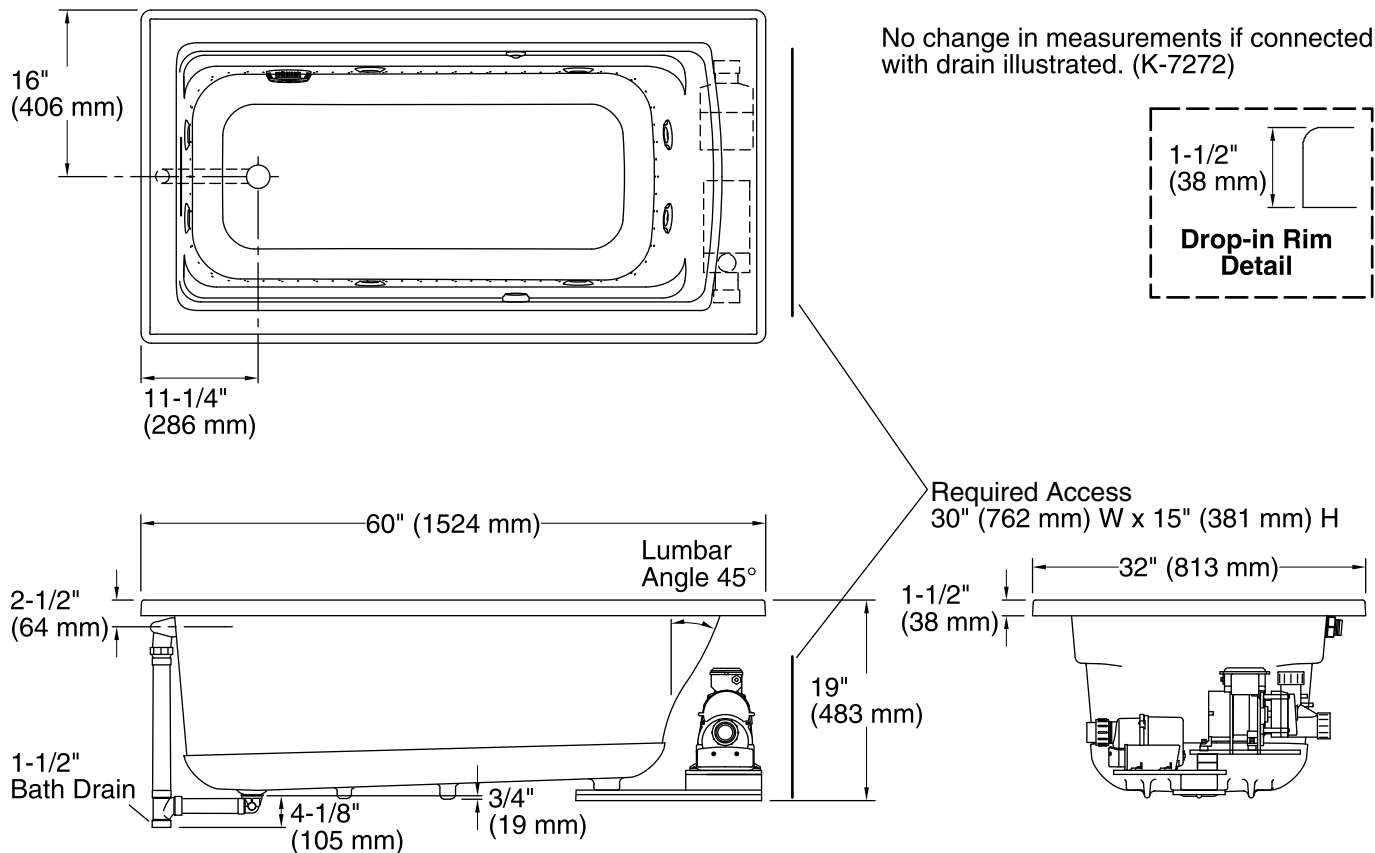

Required Electrical Service

Two dedicated circuits required, protected with Class A Ground-Fault Circuit-Interrupter (GFCI). Outside North America, this device may be known as a Residual Current Device (RCD).

Pump: 120 V, 15 A, 60 Hz
Blower: 120 V, 15 A, 60 Hz

Technical Information

All product dimensions are nominal.

Installation: Drop-in
Drain location: End
Basin area, bottom: 45-1/8" x 19-11/16" (1146 mm x 500 mm)
Basin area, top: 52-3/4" x 25-5/16" (1340 mm x 643 mm)
Weight: 160 lbs (72.6 kg)
Minimum floor load: 47.5 lbs/ft² (231.9 kg/m²)
Water depth: 15" (381 mm)
Water capacity: 58 gal (219.6 L)
Electrical component rating: Pump: 120 V, 7 A, 60 Hz
Blower: 120 V, 10 A, 60 Hz
Blower speed: Single
Minimum flat for door: 2-3/16" (56 mm)

Notes

Measure your actual product for rough-in details. Install this product according to the installation instructions.
The hot water supply should be 70% of the capacity of the bath or greater. Installations will vary.
ADA compliant when installed to the specific requirements of these regulations.