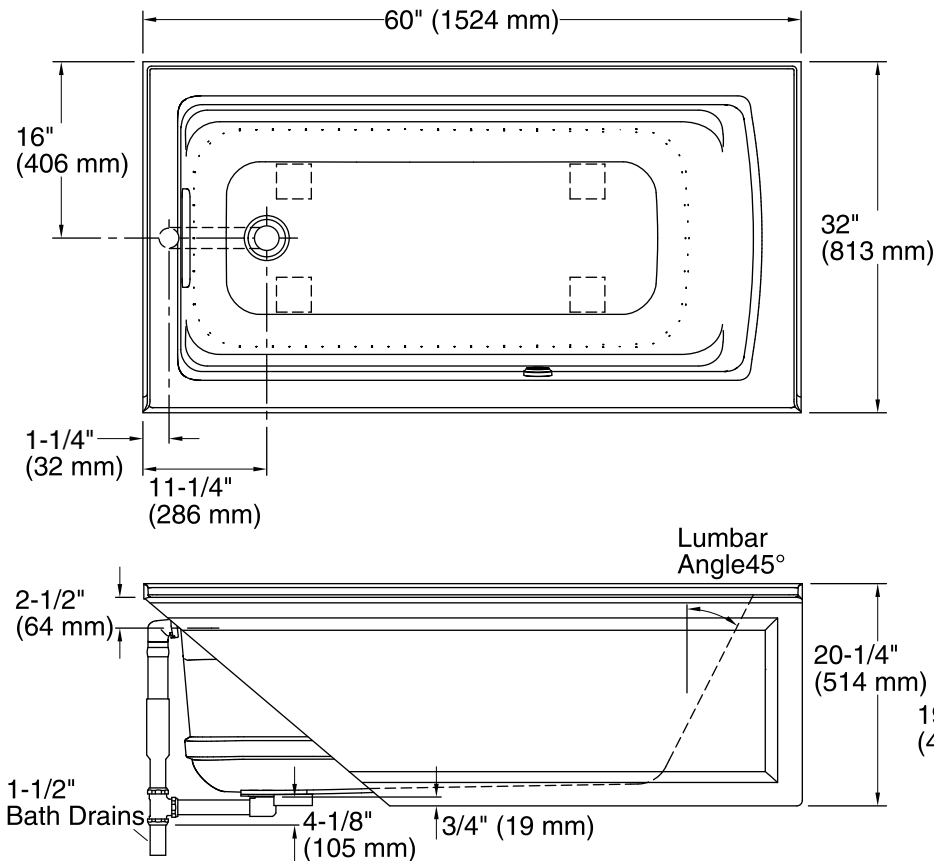

No change in measurements if connected with drain illustrated. (K-7271 or K-7272)

Required Electrical Service

One dedicated circuit required, protected with Class A Ground-Fault Circuit-Interrupter (GFCI). Outside North America, this device may be known as a Residual Current Device (RCD).

Blower: 120 V, 15 A, 60 Hz

Technical Information

All product dimensions are nominal.

Installation: Three-wall alcove
Drain location: Left
Basin area, bottom: 45-1/8" x 19-11/16" (1146 mm x 500 mm)
Basin area, top: 52-3/4" x 25-5/16" (1340 mm x 643 mm)
Weight: 100 lbs (45.4 kg)
Minimum floor load: 46 lbs/ft² (224.6 kg/m²)
Water depth: 15" (381 mm)
Water capacity: 58 gal (219.6 L)
Electrical component rating: Blower: 120 V, 10 A, 60 Hz
Minimum flat for door: 2-3/16" (56 mm)

Notes

Measure your actual product for rough-in details. Install this product according to the installation instructions.

The hot water supply should be 70% of the capacity of the bath or greater. Installations will vary.

Provide one grounded electrical outlet within 24" (610 mm) of each component.

Remote blower installation kit is available for relocating the blower. Provide access for servicing the blower.

Do not relocate or alter the PVC tee or coiled flexible tubing connected to the blower. Follow the blower relocation instructions exactly.