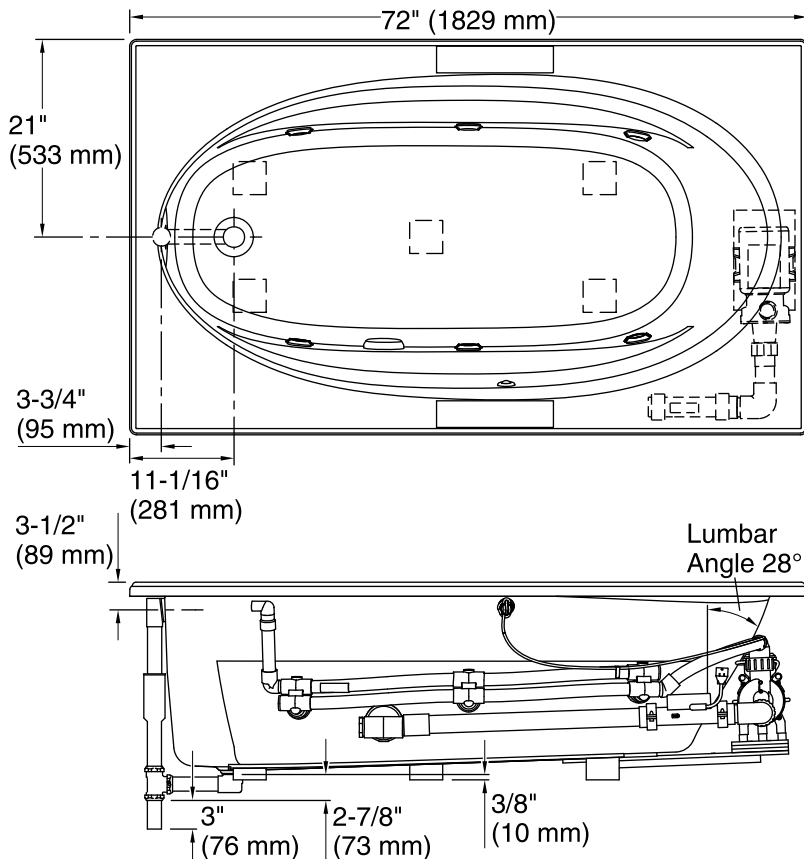

No change in measurements if connected with drain illustrated. (K-11677)

□ Recommended Faucet Location

Pump/Control Access
20" (508 mm) W x
15" (381 mm) H Min