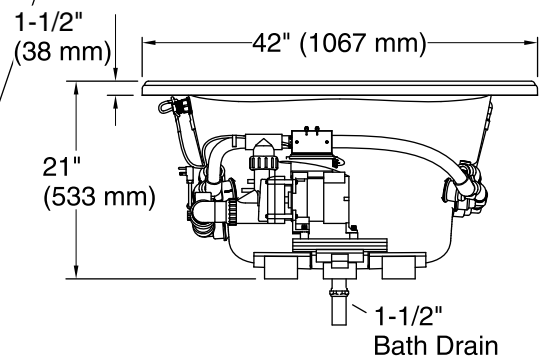

□ Recommended Faucet Location

Drop-In Rim Detail

Pump/Control Access
20" (508 mm) W x
15" (381 mm) H Min

Required Electrical Service

Two dedicated circuits required, protected with Class A Ground-Fault Circuit-Interrupter (GFCI). Outside North America, this device may be known as a Residual Current Device (RCD).

Pump: 120 V, 15 A, 60 Hz
Heater: 120 V, 15 A, 60 Hz

Technical Information

All product dimensions are nominal.

Installation: Drop-in
Drain location: End
Basin area, bottom: 55" x 23-1/4" (1397 mm x 591 mm)
Basin area, top: 64" x 32" (1626 mm x 813 mm)
Weight: 132 lbs (59.9 kg)
Minimum floor load: 39 lbs/ft² (190.4 kg/m²)
Water depth: 15" (381 mm)
Water capacity: 78.5 gal (297.2 L)
Cutout: Drop-in, 70-1/2" x 40-1/2" (1791 mm x 1029 mm)
Electrical component rating: Pump: 120 V, 7.5 A, 60 Hz
Heater: 120 V, 12.5 A, 60 Hz, 1500 W
Pump speed: Single

Notes

Measure your actual product for rough-in details. Install this product according to the installation instructions.

The hot water supply should be 70% of the capacity of the bath or greater. Installations will vary.