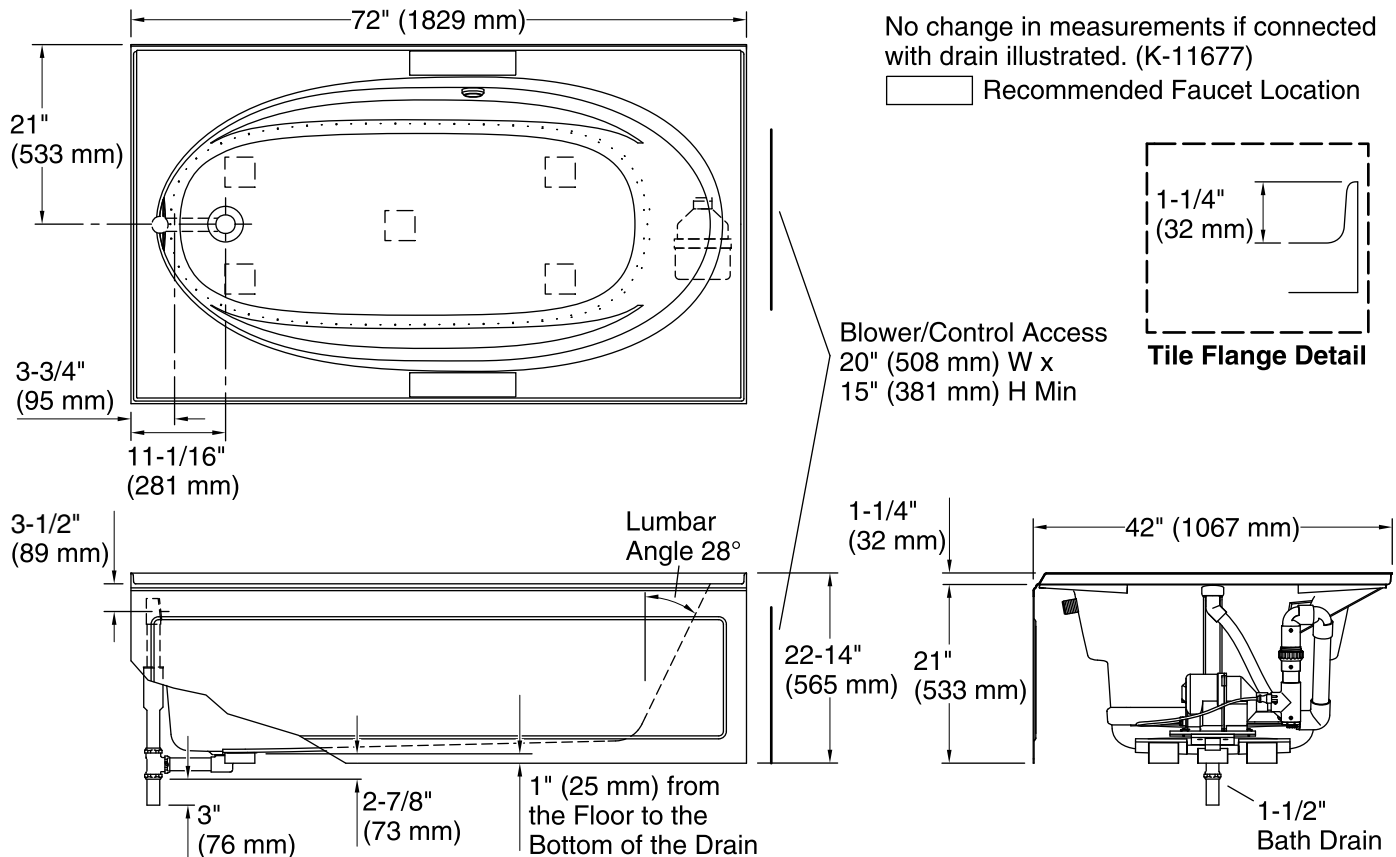

Required Electrical Service

One dedicated circuit required, protected with Class A Ground-Fault Circuit-Interrupter (GFCI). Outside North America, this device may be known as a Residual Current Device (RCD).

Blower: 120 V, 15 A, 60 Hz

Technical Information

All product dimensions are nominal.

Installation: Three-wall alcove
Drain location: Left
Basin area, bottom: 55" x 23-1/4" (1397 mm x 591 mm)
Basin area, top: 64" x 32" (1626 mm x 813 mm)
Weight: 132 lbs (59.9 kg)
Minimum floor load: 39 lbs/ft² (190.4 kg/m²)
Water depth: 15" (381 mm)
Water capacity: 78.5 gal (297.2 L)
Electrical component rating: Blower: 120 V, 10 A, 60 Hz
Minimum flat for door: 3-1/16" (78 mm)

Notes

Measure your actual product for rough-in details. Install this product according to the installation instructions.

The hot water supply should be 70% of the capacity of the bath or greater. Installations will vary.

Provide one grounded electrical outlet within 24" (610 mm) of each component.

Remote blower installation kit K-1446 is available for relocating the blower. Provide access for servicing the blower.

Do not relocate or alter the PVC tee or coiled flexible tubing connected to the blower. Follow the blower relocation instructions exactly.

If installing a rim-mount faucet, make sure there is no interference above or below the deck before drilling any holes.