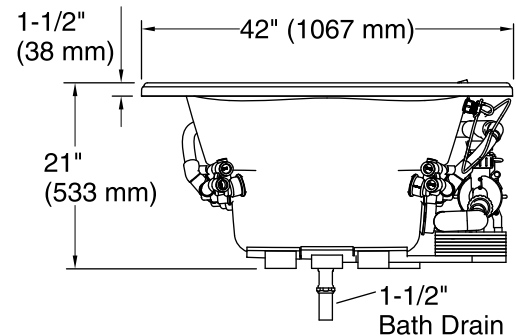

□ Recommended Faucet Location

Pump/Control Access  
20" (508 mm) W x  
15" (381 mm) H Min

Drop-In Rim Detail

### Technical Information

All product dimensions are nominal.

Installation:	Drop-in
Drain location:	End
Basin area, bottom:	43" x 20-1/2" (1092 mm x 521 mm)
Basin area, top:	53-1/2" x 32-1/8" (1359 mm x 816 mm)
Weight:	110 lbs (49.9 kg)
Minimum floor load:	35 lbs/ft <sup>2</sup> (170.9 kg/m <sup>2</sup> )
Water depth:	15" (381 mm)
Water capacity:	57 gal (215.8 L)
Cutout:	Drop-in, 58-1/2" x 40-1/2" (1486 mm x 1029 mm)
Electrical component rating:	Pump: 120 V, 7.5 A, 60 Hz
Pump speed:	Single
Minimum flat for door:	3-1/4" (83 mm)