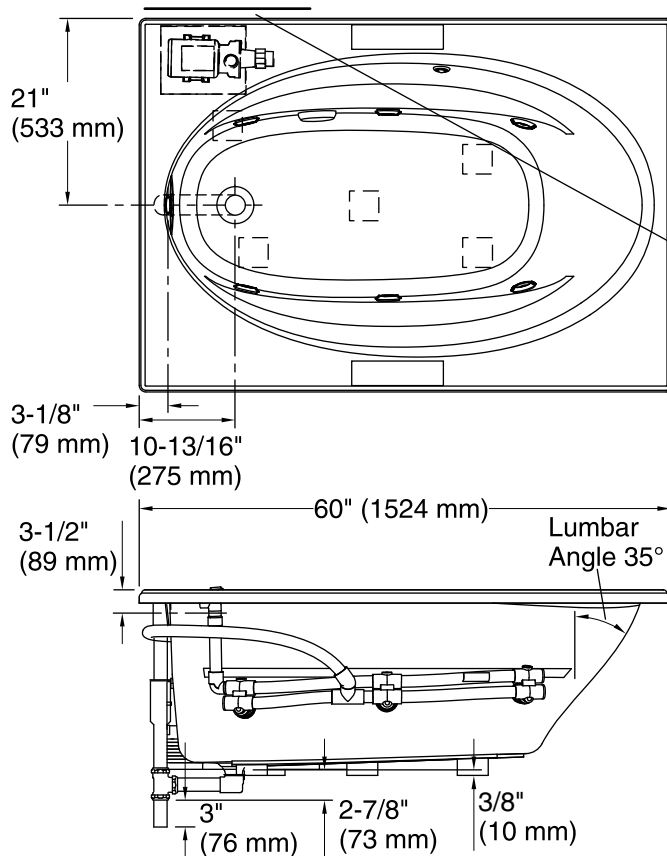

No change in measurements if connected with drain illustrated. (K-11677)

□ Recommended Faucet Location

Pump/Control Access
20" (508 mm) W x
15" (381 mm) H Min