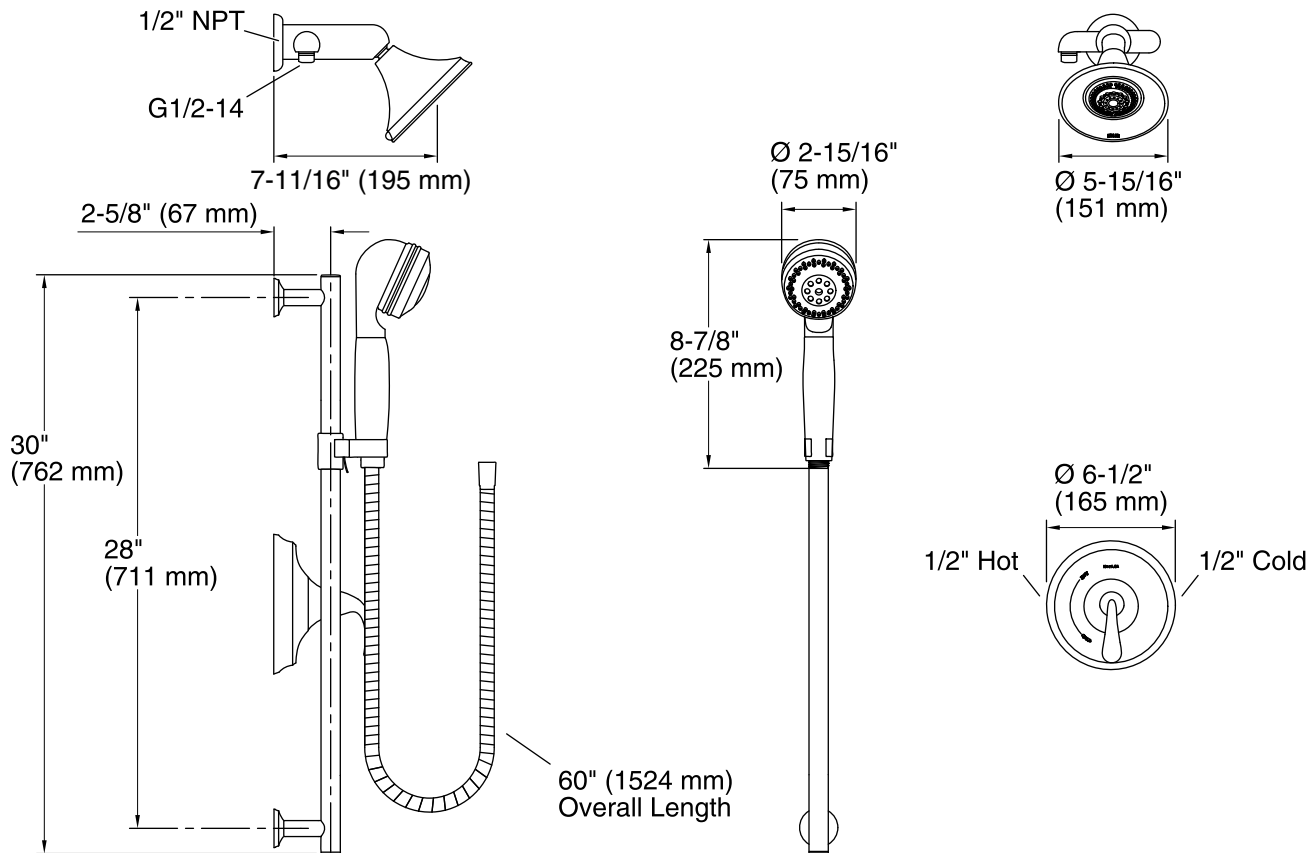

Technical Information

All product dimensions are nominal.

Drain included: No

Handshower:

Rated maximum flow: 2.5 gal/min (9.5 l/min)

Pressure: 80 psi (5.5 bar)

Showerhead/Body Spray:

Rated maximum flow: 2.5 gal/min (9.5 l/min)

Pressure: 80 psi (5.5 bar)

Notes

Install this product according to the installation guide.

Install the Rite-Temp® valve according to the valve installation guide.