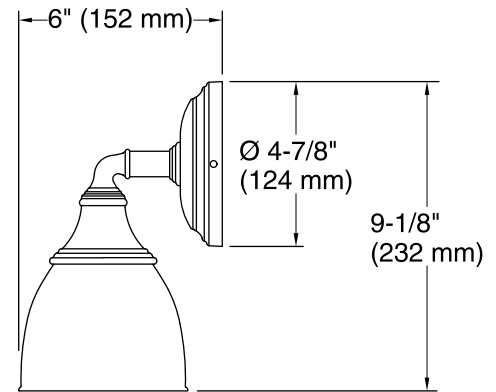

Devonshire®

Triple-light Wall Sconce

K-10572

Features

- Premium metal construction for durability.
- KOHLER finishes resist corrosion and tarnish.
- Frosted-glass shades.
- Sconces can be positioned up or down, depending on room setting.
- CUL- and UL-approved up to 100 watts.
- Coordinates with other products in the Devonshire Collection.

THE BOLD LOOK
OF **KOHLER**®

Technical Information

All product dimensions are nominal.

Material: Metal

Notes

Install this product according to the installation guide.