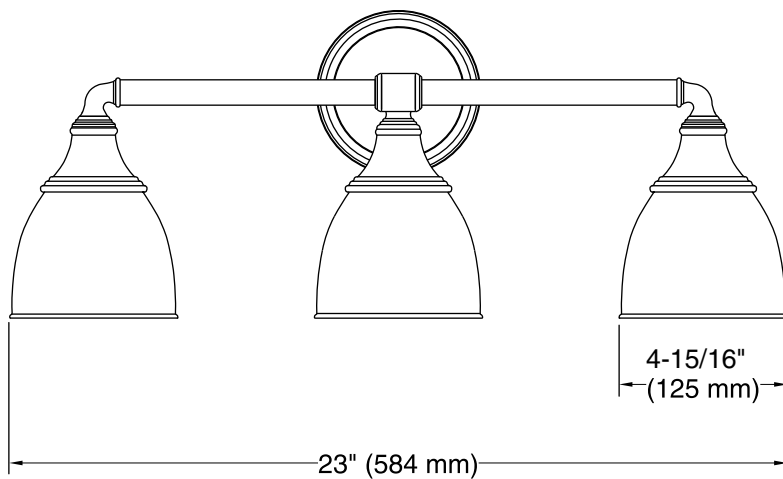

Devonshire®

Triple-light Wall Sconce

K-10572

Features

- Premium metal construction for durability.
- KOHLER finishes resist corrosion and tarnish.
- Frosted-glass shades.
- Sconces can be positioned up or down, depending on room setting.
- CUL- and UL-approved up to 100 watts.
- Coordinates with other products in the Devonshire Collection.

THE BOLD LOOK
OF **KOHLER**®

Technical Information

All product dimensions are nominal.

Material: Metal

Notes

Install this product according to the installation guide.