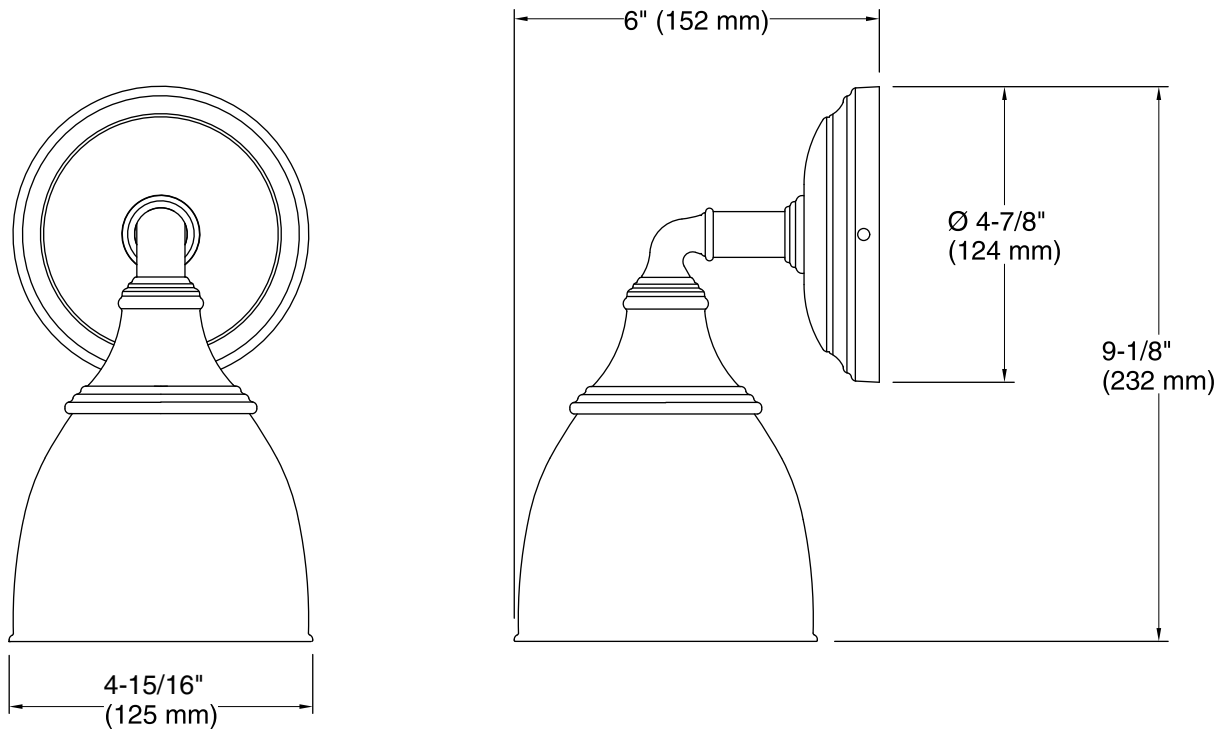

Devonshire®

Single-light Wall Sconce

K-10570

Features

- Premium metal construction for durability.
- KOHLER finishes resist corrosion and tarnish.
- Frosted-glass shade.
- Sconces can be positioned up or down, depending on room setting.
- CUL- and UL-approved up to 100 watts.
- Coordinates with other products in the Devonshire Collection.

THE BOLD LOOK
OF **KOHLER**®

Technical Information

All product dimensions are nominal.

Material: Metal, Glass

Notes

Install this product according to the installation guide.