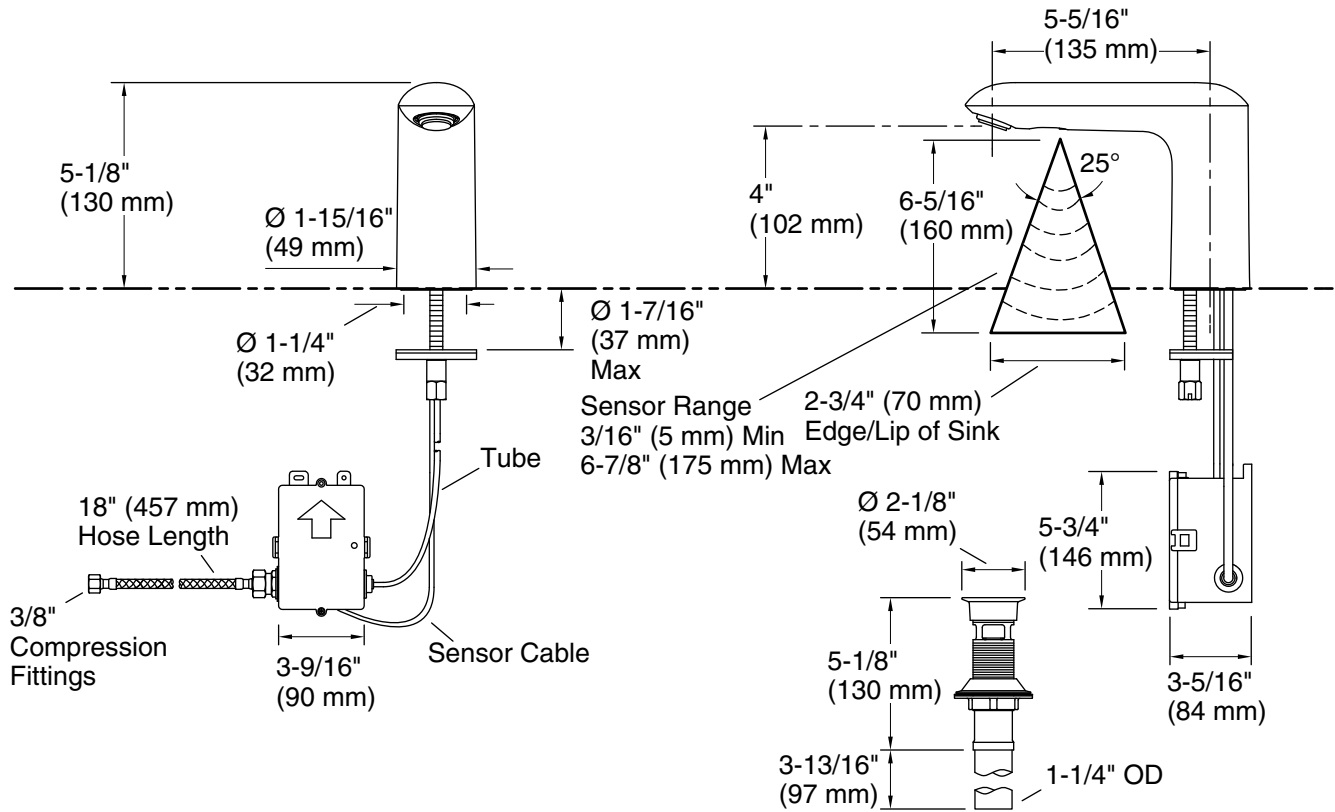

Required Electrical Service

Technical Information

All product dimensions are nominal.

Power source: Hardwire - AC and Plug - AC, not included

Faucet:

Flow rate: 0.35 gal/min (1.3 l/min)

Pressure: 60 psi (4.1 bar)

Drain included: Yes

Drain with overflow: Yes

Spout:

Spout reach: 5-5/16" (135 mm)

Notes

Install this product according to the installation instructions.

ADA, OBC, CSA B651 compliant when installed to the specific requirements of these regulations.