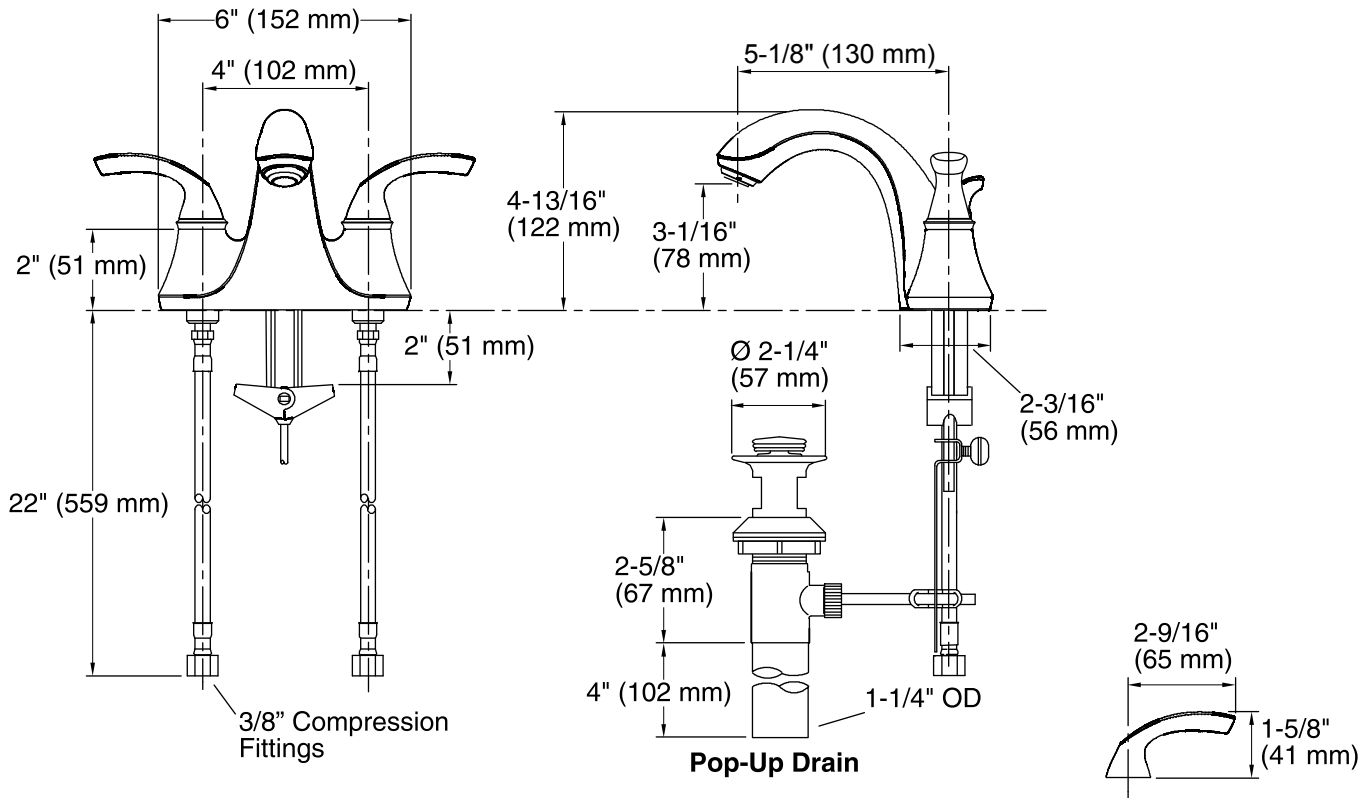

Technical Information

All product dimensions are nominal.

Faucet:

Flow rate: 1.2 gal/min (4.5 l/min)

Pressure: 60 psi (4.1 bar)

Drain included: Yes

Drain tailpiece included: Yes

Spout:

Spout reach: 5-1/8" (130 mm)

Notes

Install this product according to the installation guide.

ADA, OBC, CSA B651 compliant when installed to the specific requirements of these regulations.