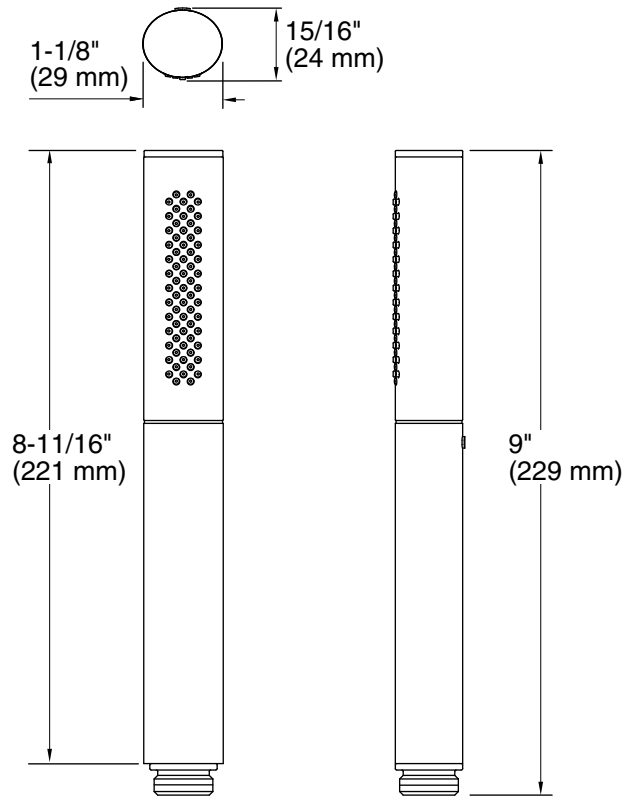

Technical Information

All product dimensions are nominal.

Handshower:

Rated maximum flow: 2.5 gal/min (9.5 l/min)
Pressure: 80 psi (5.5 bar)

Notes

Install this product according to the installation guide.

Plumbing codes require an atmospheric vacuum breaker (such as Kohler Model K-9660) be installed in-line with handshowers. Please consult with local plumbing officials.

NOTE: Handshower contains flow regulating check valve for backflow prevention.

OBC compliant when installed to the specific requirements of these regulations.