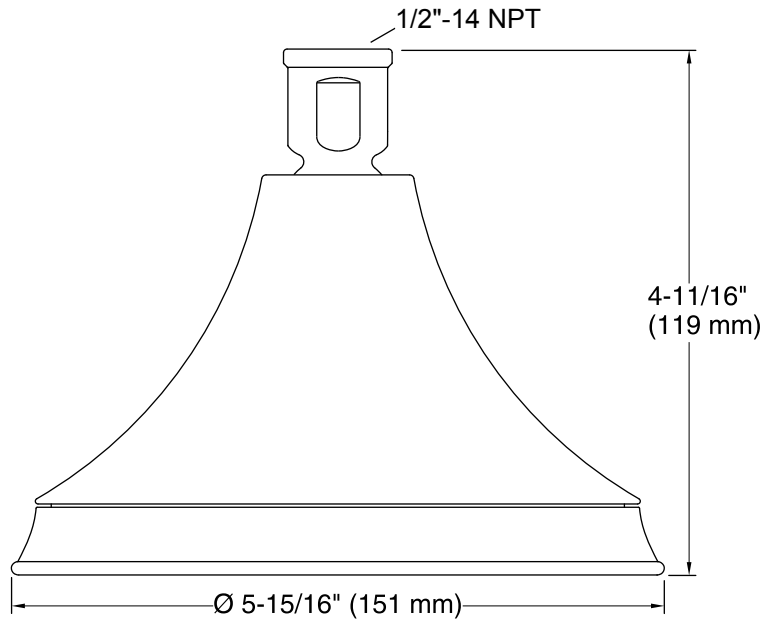

Technical Information

All product dimensions are nominal.

Drain included: No

Showerhead/Body Spray:

Rated maximum flow: 1.75 gal/min (6.6 l/min)

Pressure: 80 psi (5.5 bar)

Notes

For use with automatic compensating valves rated at 1.5 gal/min (5.7 l/min) or less.

Install this product according to the installation guide.