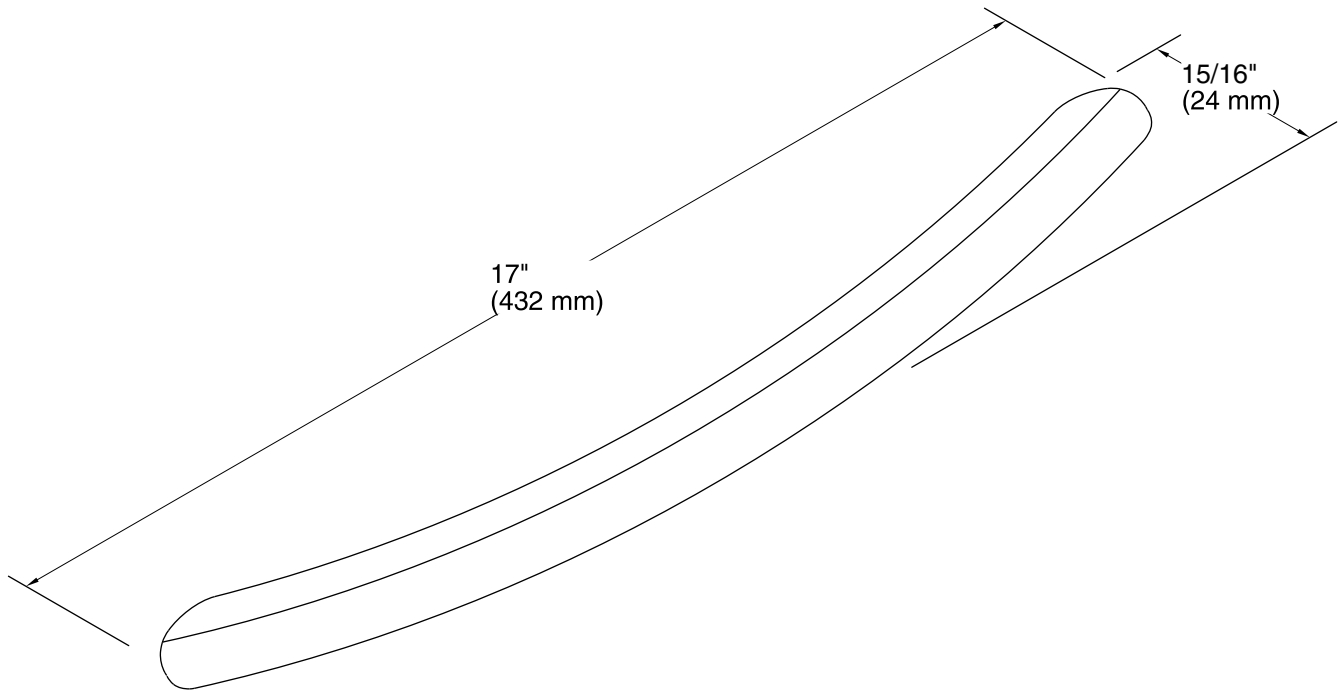

**Elevance®**  
17" Curved Grab Bar  
**K-1010**

**Features**

- Premium brass construction for durability and reliability.
- KOHLER finishes resist corrosion and tarnish.
- For use with Elevance Rising Wall baths.

### Technical Information

All product dimensions are nominal.

Material: Brass