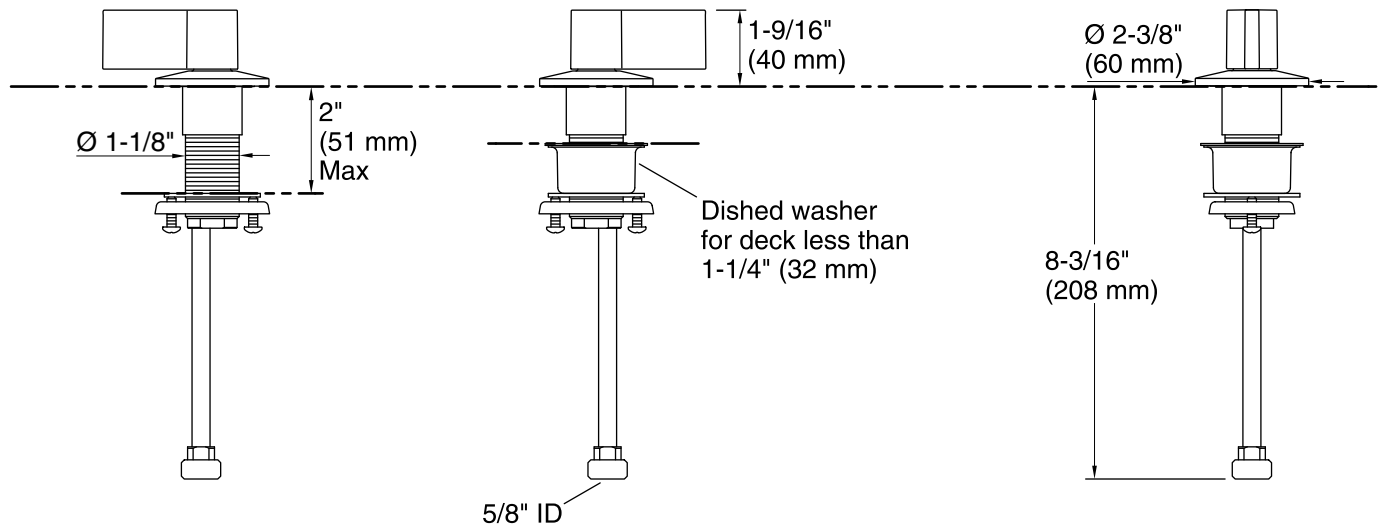

### Installation

- For 8" (203 mm) or 16" (406 mm) centers.
- Widespread.

### Technical Information

All product dimensions are nominal.