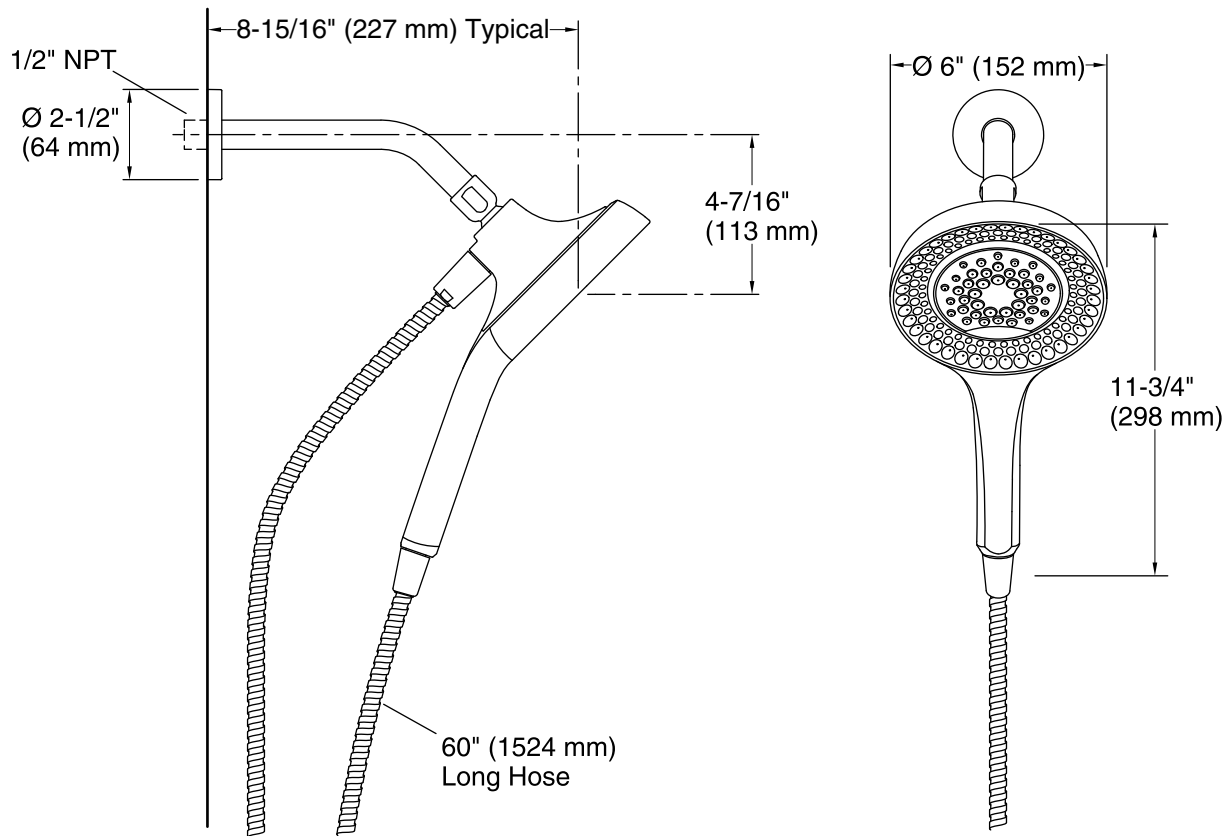

Features

- Featuring a uniquely integrated showerhead and handshower combination.
- Advance spray engine provides three alternate experiences: full coverage, infinity spray and one combination spray.
- Full coverage spray produces an encompassing spray ideal for everyday use.
- Infinity spray provides three showering experiences in one spray: complete cleanse, refreshing massage, and delicate rinse.
- Easy mode change button cycles through spray functions.
- MasterClean™ sprayface is easy to clean.
- Magnetic docking securely holds the handshower into place.
- Includes 60-in metal hose.
- Includes shower arm and flange.
- 1/2-in. NPT connection.

Available Color/Finishes

Color tiles intended for reference only.

Color	Code	Description
	CP	Polished Chrome
	BN	Vibrant® Brushed Nickel

Technical Information

All product dimensions are nominal.

Showerhead/Body Spray: