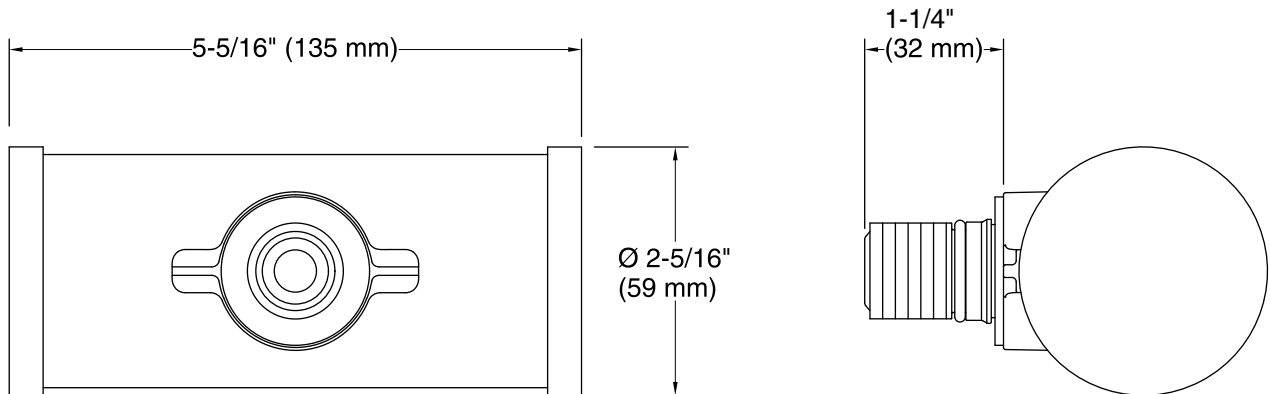

Required Accessories

K-178-EC Water Filtration System

Codes/Standards

None Applicable

KOHLER® One-Year Limited Warranty

See website for detailed warranty information.

Technical Information

All product dimensions are nominal.