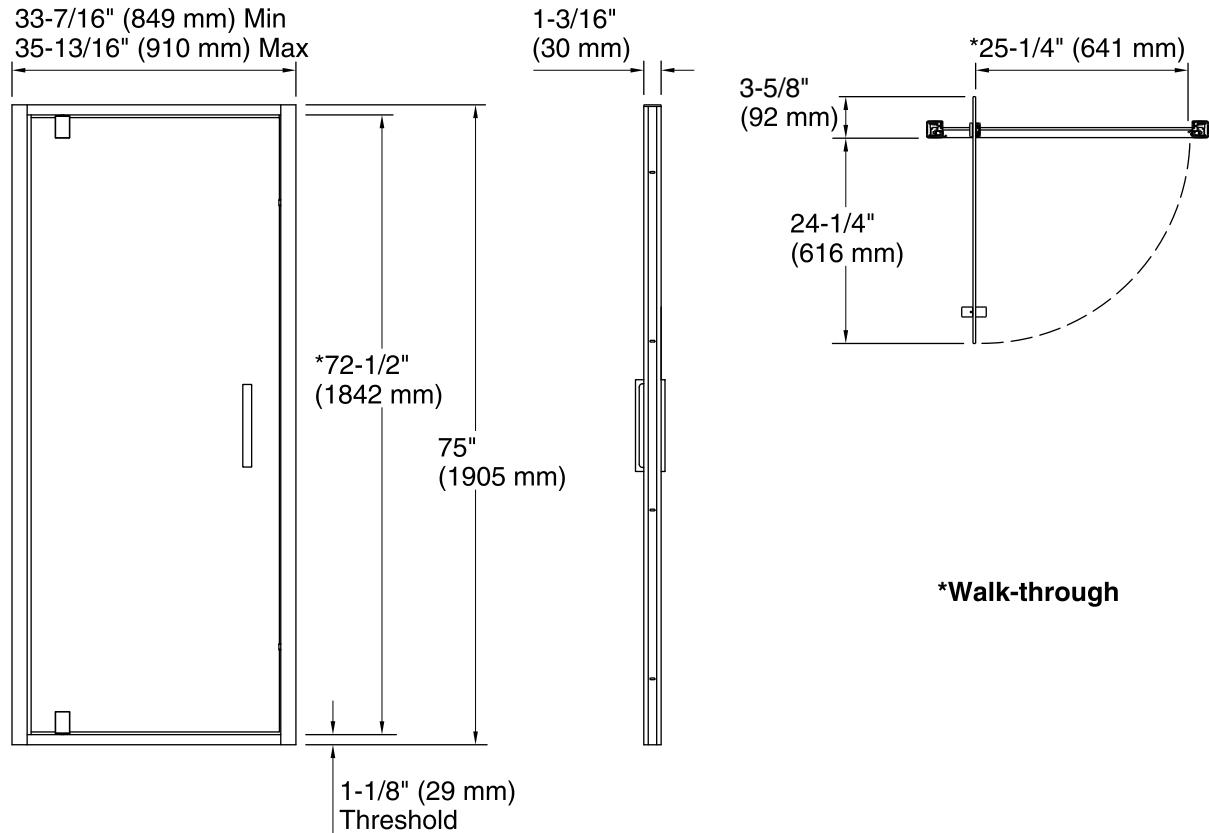

*Walk-through

Technical Information

All product dimensions are nominal.

Installation type: For shower base installation

Opening Width - Min: 33-7/16" (850 mm)

Opening Width - Max: 35-13/16" (910 mm)

Walk-through - Min: 25" (635 mm)

Walk-through - Max: 25" (635 mm)

Glass thickness: 5/16" (8 mm)

Glass coating: CleanCoat®

Notes

Install this product according to the installation guide.