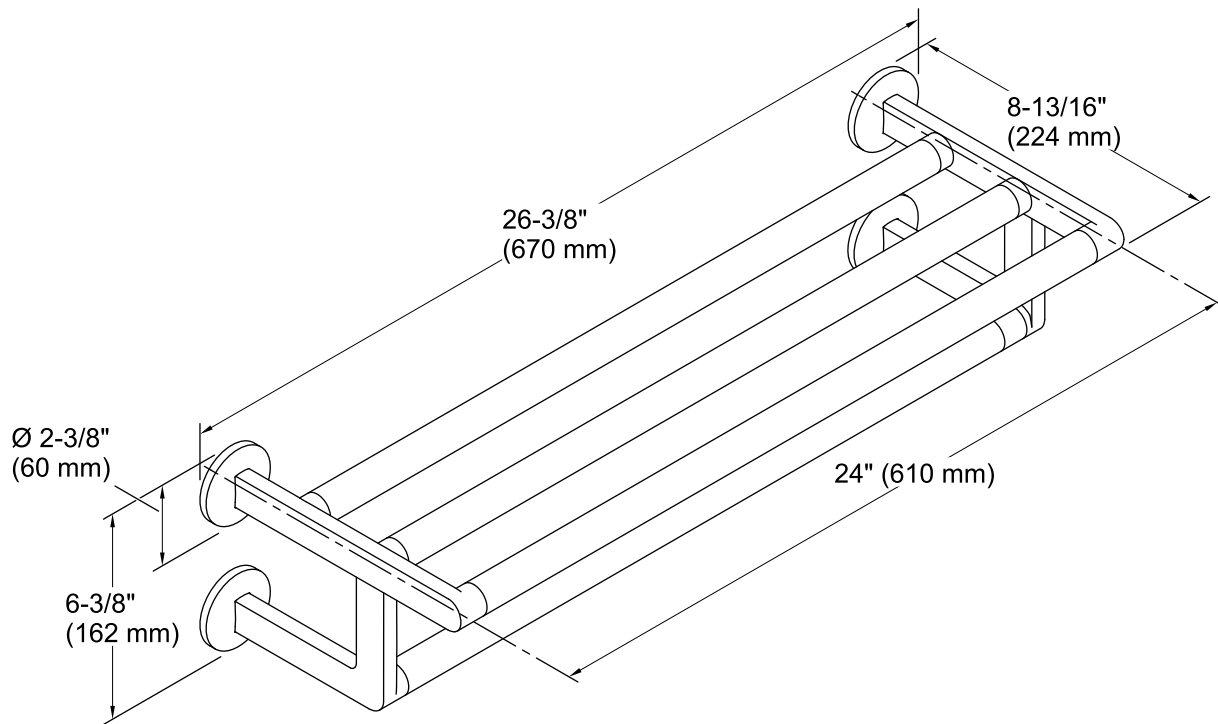

	CP	Polished Chrome
--	----	-----------------

Technical Information

All product dimensions are nominal.

Notes

Install this product according to the installation instructions.

CAUTION: Risk of personal injury. Do not install these products in any area where they are likely to be used inadvertently as a grab bar or support bar. These products are not designed or intended for use as a grab bar or support bar.