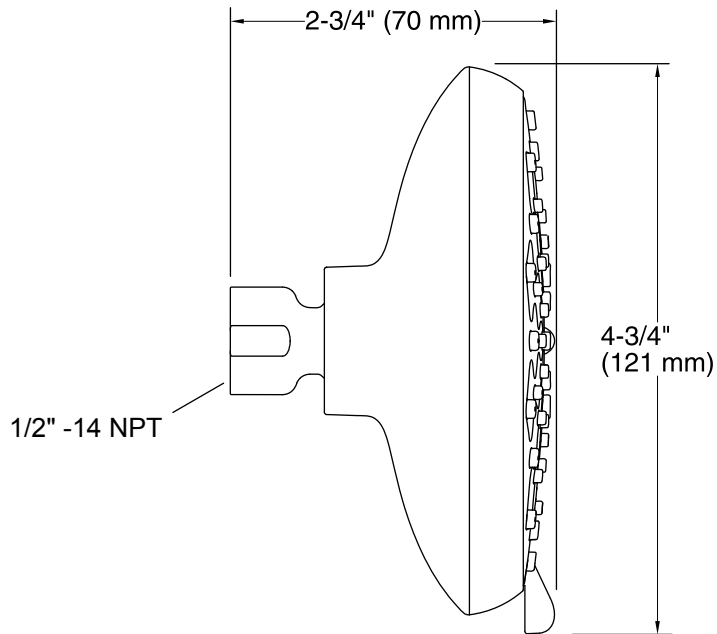

Features

- Showerhead features transitional nature-inspired design.
- Advanced spray engine provides three alternate experiences: wide coverage, intense drenching, and targeted spray.
- Wide coverage spray produces an encompassing spray for everyday use.
- Intense drenching spray delivers a forceful spray ideal for rinsing soap from hair.
- Targeted spray is a focused stream for targeting sore muscles or use as a utility spray.
- Simple thumb tab allows for a smooth transition between sprays.
- Spray nozzles cover full area of sprayhead.
- MasterClean™ sprayface is easy to clean.
- 2.0 gpm (gallons per minute) flow rate.
- 1/2-inch NPT connection.

Material

- KOHLER finishes resist corrosion and tarnishing.

Installation

- Wall-mount

Water Conservation & Rebates

- WaterSense®-labeled 2.0-gpm handshowers use up to 20 percent less water than standard 2.5-gpm handshowers, while still meeting strict performance guidelines.
- This product can help a building earn Water Efficiency points in the LEED® Green Building Rating System.

Recommended Accessories

- K-7395 Shower Arm and Flange
- K-7397 Shower Arm and Flange

Codes/Standards

ASME A112.18.1/CSA B125.1
EPA WaterSense®
California Energy Commission (CEC)

Kohler Faucet Lifetime Limited Warranty

Technical Information

All product dimensions are nominal.

Showerhead:

Rated maximum flow: 2 gal/min (7.6 l/min)

Notes

Install this product according to the installation guide.