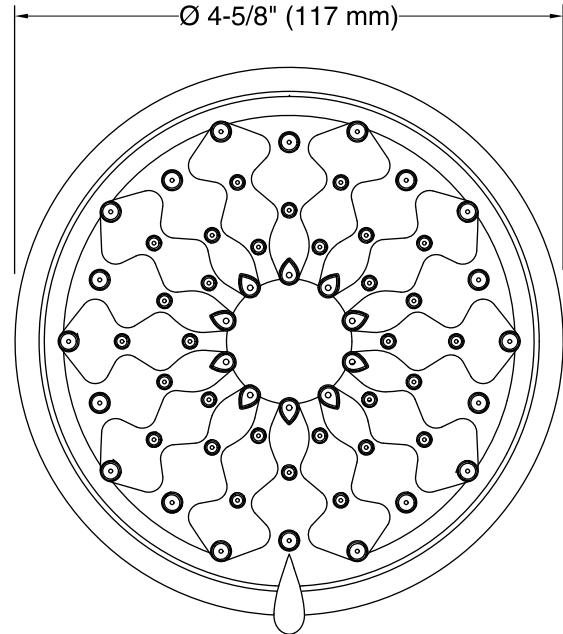

Features

- Showerhead features transitional nature-inspired design.
- Advanced spray engine provides three alternate experiences: wide coverage, intense drenching, and targeted spray.
- Wide coverage spray produces an encompassing spray for everyday use.
- Intense drenching spray delivers a forceful spray ideal for rinsing soap from hair.
- Targeted spray is a focused stream for targeting sore muscles or use as a utility spray.
- Simple thumb tab allows for a smooth transition between sprays.
- Spray nozzles cover full area of sprayhead.
- MasterClean™ sprayface is easy to clean.
- 2.0 gpm (gallons per minute) flow rate.
- 1/2-inch NPT connection.

Material

- KOHLER finishes resist corrosion and tarnishing.

Installation

- Wall-mount

Water Conservation & Rebates

- WaterSense®-labeled 2.0-gpm handshowers use up to 20 percent less water than standard 2.5-gpm handshowers, while still meeting strict performance guidelines.
- This product can help a building earn Water Efficiency points in the LEED® Green Building Rating System.

Recommended Accessories

- K-7395 Shower Arm and Flange
- K-7397 Shower Arm and Flange

Codes/Standards

ASME A112.18.1/CSA B125.1
EPA WaterSense®
California Energy Commission (CEC)

Kohler Faucet Lifetime Limited Warranty

Technical Information

All product dimensions are nominal.

Showerhead:

Rated maximum flow: 2 gal/min (7.6 l/min)

Notes

Install this product according to the installation guide.