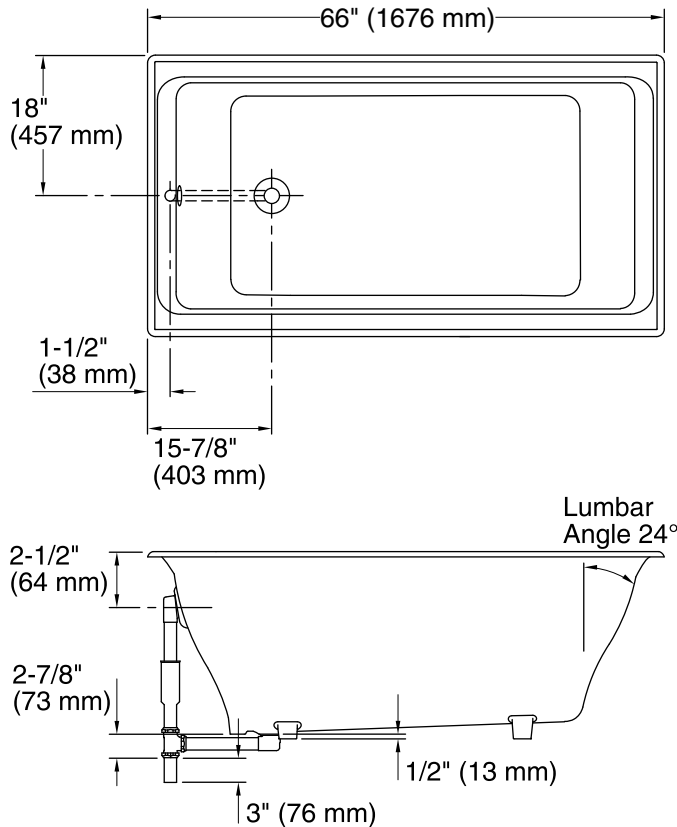

Features

- Spacious design accommodates up to two bathers.
- Safeguard slip-resistant surface on bath floor.
- End drain.
- Under-mountable

Material

- KOHLER® enameled cast iron.

Installation

- Drop-in or under-mount.

No change in measurements if connected with drain illustrated. (K-7147-AF)

Technical Information

All product dimensions are nominal.

Installation:	Drop-in, Under-mount
Drain location:	End
Basin area, bottom:	45" x 25" (1143 mm x 635 mm)
Basin area, top:	58" x 29" (1473 mm x 737 mm)
Weight:	440 lbs (199.6 kg)
Minimum floor load:	81 lbs/ft ² (395.5 kg/m ²)
Water depth:	19-1/2" (495 mm)
Water capacity:	105 gal (397.5 L)
Cutout:	Drop-in, 64-1/2" x 34-1/2" (1638 mm x 876 mm)
Template:	Under-mount, K-587, required, not included
Minimum flat for door:	1-13/16" (46 mm)

Notes

Measure your actual product for rough-in details. Install this product according to the installation instructions.

The hot water supply should be 70% of the capacity of the bath or greater. Installations will vary.