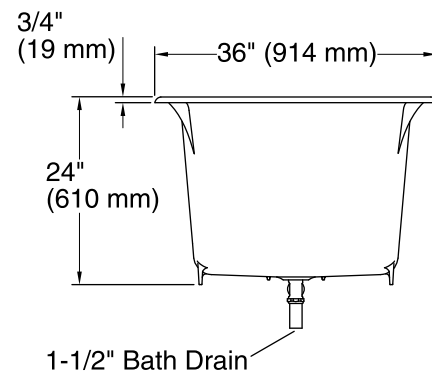

Features

- Spacious design accommodates up to two bathers.
- Safeguard slip-resistant surface on bath floor.
- End drain.
- Under-mountable

Material

- KOHLER® enameled cast iron.

Installation

- Drop-in or under-mount.

No change in measurements if connected with drain illustrated. (K-7147-AF)

Technical Information

All product dimensions are nominal.

Installation:	Drop-in, Under-mount
Drain location:	End
Basin area, bottom:	45" x 25" (1143 mm x 635 mm)
Basin area, top:	58" x 29" (1473 mm x 737 mm)
Weight:	440 lbs (199.6 kg)
Minimum floor load:	81 lbs/ft ² (395.5 kg/m ²)
Water depth:	19-1/2" (495 mm)
Water capacity:	105 gal (397.5 L)
Cutout:	Drop-in, 64-1/2" x 34-1/2" (1638 mm x 876 mm)
Template:	Under-mount, K-587, required, not included
Minimum flat for door:	1-13/16" (46 mm)

Notes

Measure your actual product for rough-in details. Install this product according to the installation instructions.

The hot water supply should be 70% of the capacity of the bath or greater. Installations will vary.